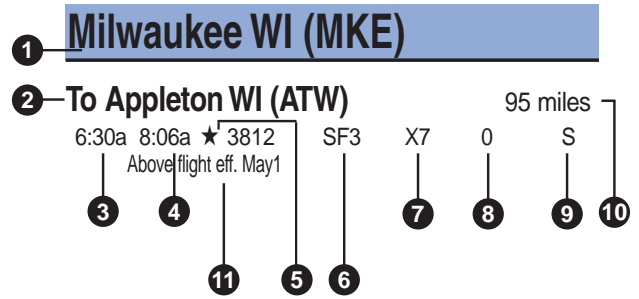

Air Cargo

(800) 892-6580

(414) 747-4532 (local from Milwaukee area)

Consumer Affairs

(800) 452-2022

(414) 570-4080 (local from Milwaukee area)

Frequent Flyer

(800) 452-2022 Option #3

(414) 570-7000 Option #3 (local from Milwaukee area)

Investor Relations

(414) 570-4073

Maintenance Facility

(414) 294-5000

Disclaimer:

Data shown in this publication is for information only. Midwest Airlines will not be responsible for damages resulting from the failure of flights to depart or arrive at the times stated in this publication, or for failure to make connections with planes, errors, or any omissions of data.

Schedules are subject to change without notice.

Schedules shown are based on expected flying times as presented to the publisher. Departures and arrivals can not be guaranteed since weather and other factors may affect operating conditions. Schedules included within this publication are based on flights meeting a minimum passenger traffic volume.

Timetable production software Copyright 2006 by GoldenWare Travel Technologies, LLC.

Neither Midwest Airlines nor GoldenWare Travel Technologies, LLC assume liability for damages, consequential or otherwise, for use of this data, even if notified in advance of such alleged potential damage.

How to Use Our Timetable:

This is not an actual flight—it is an example only.

Leave	Arrive	Flight	Type	Freq	Stops	Meal

1 Departure City

2 Arrival City

3 Departure Time

4 Arrival Time

5 Flight number

- No Symbol indicates flight operated by Midwest Airlines
  Flight Range 1 - 799 Midwest Signature Service
  Flight Range 800 - 999 Midwest Saver Service
- ❖ Operated by Midwest Connect
- ★ Operated by Partner Carrier

6 Type of aircraft: CHG= change of aircraft

7 Frequency of operation: (1= Monday, 7= Sunday, X=Except)

8 Stops (if any)

9 Meal(s) Served:

B= Breakfast

L= Lunch

D= Dinner

S= Snack

R= Refreshment

O= Cold Meals

H= Hot Meals

10 Actual Miles

11 Additional Information