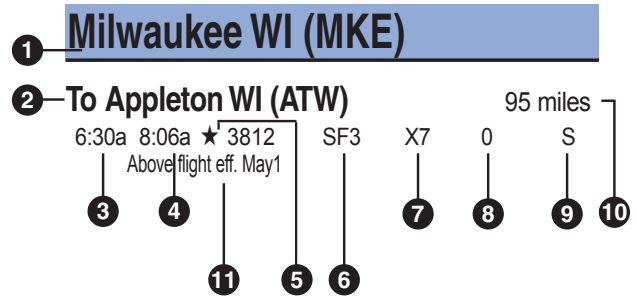

Contact Information:

Reservations Call Center

(800) 452-2022

(800) 872-3608 (hearing impaired TDD)

Internet Help Desk

(800) 452-2022

Conventions/Meetings/Weddings

(888) 601-4296

(414) 570-4166 (local from Milwaukee area)

Groups

(888) 601-4296

(414) 570-3655 (local from Milwaukee area)

Charters

(888) 601-4296

(414) 570-3654 (local from Milwaukee area)

Air Cargo

(800) 892-6580

(414) 747-4532 (local from Milwaukee area)

Consumer Affairs

(800) 452-2022

(414) 570-4080 (local from Milwaukee area)

Frequent Flyer

(800) 452-2022 Option #3

(414) 570-7000 Option #3 (local from Milwaukee area)

Investor Relations

(414) 570-4073

Maintenance Facility

(414) 294-5000

How to Use Our Timetable:

This is not an actual flight—it is an example only.

Leave	Arrive	Flight	Type	Freq	Stops	Meal

1 Departure City

2 Arrival City

3 Departure Time

4 Arrival Time

5 Flight number

- No Symbol indicates flight operated by Midwest Airlines

❖ Operated by Midwest Connect

★ Operated by Partner Carrier

6 Type of aircraft: CHG= change of aircraft

7 Frequency of operation: (1= Monday, 7= Sunday, X=Except)

8 Stops (if any)

9 Meal(s) Served:

B= Breakfast

L= Lunch

D= Dinner

S= Snack

R= Refreshment

O= Cold Meals

H= Hot Meals

10 Actual Miles

11 Additional Information

Disclaimer:

Data shown in this publication is for information only. Midwest Airlines will not be responsible for damages resulting from the failure of flights to depart or arrive at the times stated in this publication, or for failure to make connections with planes, errors, or any omissions of data.

Schedules are subject to change without notice.

Schedules shown are based on expected flying times as presented to the publisher. Departures and arrivals can not be guaranteed since weather and other factors may affect operating conditions. Schedules included within this publication are based on flights meeting a minimum passenger traffic volume.

Timetable production software Copyright 2003 by GoldenWare Travel Technologies, LLC.

Neither Midwest Airlines nor GoldenWare Travel Technologies, LLC assume liability for damages, consequential or otherwise, for use of this data, even if notified in advance of such alleged potential damage.