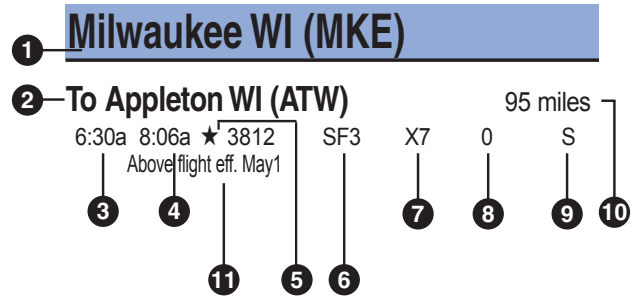

Contact Information:

Reservations Call Center

(800) 452-2022

(800) 872-3608 (hearing impaired TDD)

Internet Help Desk

(800) 452-2022

Conventions/Meetings/Weddings

(888) 601-4296

(414) 570-4166 (local from Milwaukee area)

Groups

(888) 601-4296

(414) 570-3655 (local from Milwaukee area)

Charters

(888) 601-4296

(414) 570-3654 (local from Milwaukee area)

Air Cargo

(800) 892-6580

(414) 747-4532 (local from Milwaukee area)

Consumer Affairs

(800) 452-2022

(414) 570-4080 (local from Milwaukee area)

Frequent Flyer

(800) 452-2022 Option #3

(414) 570-7000 Option #3 (local from Milwaukee area)

Investor Relations

(414) 570-4073

Maintenance Facility

(414) 294-5000

How to Use Our Timetable:

This is not an actual flight—it is an example only.

Leave	Arrive	Flight	Type	Freq	Stops	Meal

1. 1 Departure City
2. 2 Arrival City
3. 3 Departure Time
4. 4 Arrival Time
5. 5 Flight number
   - No Symbol indicates flight operated by Midwest Airlines
   - ❖ Operated by Midwest Connect
   - ★ Operated by Partner Carrier
6. 6 Type of aircraft: CHG= change of aircraft
7. 7 Frequency of operation: (1= Monday, 7= Sunday, X=Except)
8. 8 Stops (if any)

9 Meal(s) Served:

B= Breakfast	L= Lunch	D= Dinner
S= Snack	R= Refreshment	O= Cold Meals
H= Hot Meals		

10. 10 Actual Miles
11. 11 Additional Information

Disclaimer:

Data shown in this publication is for information only. Midwest Airlines will not be responsible for damages resulting from the failure of flights to depart or arrive at the times stated in this publication, or for failure to make connections with planes, errors, or any omissions of data.

Schedules are subject to change without notice. Schedules shown are based on expected flying times as presented to the publisher. Departures and arrivals can not be guaranteed since weather and other factors may affect operating conditions. Schedules included within this publication are based on flights meeting a minimum passenger traffic volume.

Timetable production software Copyright 2004 by GoldenWare Travel Technologies, LLC. Neither Midwest Airlines nor GoldenWare Travel Technologies, LLC assume liability for damages, consequential or otherwise, for use of this data, even if notified in advance of such alleged potential damage.