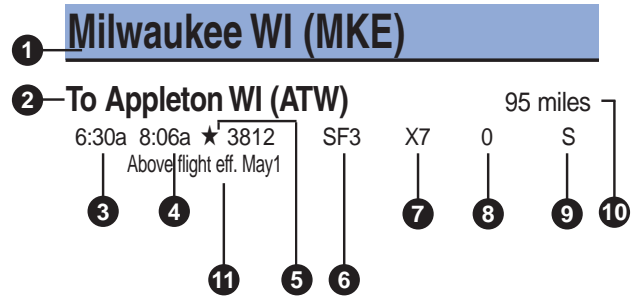

Contact Information:

Reservations Call Center

(800) 452-2022

(800) 872-3608 (hearing impaired TDD)

Internet Help Desk

(800) 452-2022

Conventions/Meetings/Weddings

(888) 601-4296

(414) 570-4166 (local from Milwaukee area)

Groups

(888) 601-4296

(414) 570-3655 (local from Milwaukee area)

Charters

(888) 601-4296

(414) 570-3654 (local from Milwaukee area)

Air Cargo

(800) 892-6580

(414) 747-4532 (local from Milwaukee area)

Consumer Affairs

(800) 452-2022

(414) 570-4080 (local from Milwaukee area)

Frequent Flyer

(800) 452-2022 Option #3

(414) 570-7000 Option #3 (local from Milwaukee area)

Investor Relations

(414) 570-4073

Maintenance Facility

(414) 294-5000

How to Use Our Timetable:

This is not an actual flight—it is an example only.

Leave	Arrive	Flight	Type	Freq	Stops	Meal

1 Departure City

2 Arrival City

3 Departure Time

4 Arrival Time

5 Flight number

- No Symbol indicates flight operated by Midwest Airlines
  Flight Range 1 - 799 Midwest Signature Service
  Flight Range 800 - 999 Midwest Saver Service
- ❖ Operated by Midwest Connect
- ★ Operated by Partner Carrier

6 Type of aircraft: CHG= change of aircraft

7 Frequency of operation: (1= Monday, 7= Sunday, X=Except)

8 Stops (if any)

9 Meal(s) Served:

B= Breakfast

L= Lunch

D= Dinner

S= Snack

R= Refreshment

O= Cold Meals

H= Hot Meals

10 Actual Miles

11 Additional Information

Disclaimer:

Data shown in this publication is for information only. Midwest Airlines will not be responsible for damages resulting from the failure of flights to depart or arrive at the times stated in this publication, or for failure to make connections with planes, errors, or any omissions of data.

Schedules are subject to change without notice.

Schedules shown are based on expected flying times as presented to the publisher. Departures and arrivals can not be guaranteed since weather and other factors may affect operating conditions. Schedules included within this publication are based on flights meeting a minimum passenger traffic volume.

Timetable production software Copyright 2004 by GoldenWare Travel Technologies, LLC.

Neither Midwest Airlines nor GoldenWare Travel Technologies, LLC assume liability for damages, consequential or otherwise, for use of this data, even if notified in advance of such alleged potential damage.