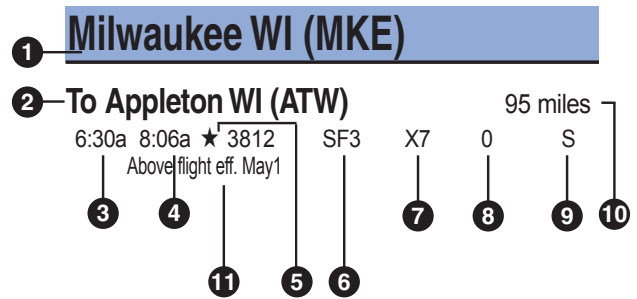

Contact Information:

Reservations Call Center

(800) 452-2022

(800) 872-3608 (hearing impaired TDD)

Internet Help Desk

(800) 452-2022

Conventions/Meetings/Weddings

(888) 601-4296

(414) 570-4166 (local from Milwaukee area)

Groups

(888) 601-4296

(414) 570-3655 (local from Milwaukee area)

Charters

(888) 601-4296

(414) 570-3654 (local from Milwaukee area)

Air Cargo

(800) 892-6580

(414) 747-4532 (local from Milwaukee area)

Consumer Affairs

(800) 452-2022

(414) 570-4080 (local from Milwaukee area)

Frequent Flyer

(800) 452-2022 Option #3

(414) 570-7000 Option #3 (local from Milwaukee area)

Investor Relations

(414) 570-4073

Maintenance Facility

(414) 294-5000

How to Use Our Timetable:

This is not an actual flight—it is an example only.

Leave	Arrive	Flight	Type	Freq	Stops	Meal

1. 1 Departure City
2. 2 Arrival City
3. 3 Departure Time
4. 4 Arrival Time
5. 5 Flight number
   - No Symbol indicates flight operated by Midwest Airlines
   - ❖ Operated by Midwest Connect
   - ★ Operated by Partner Carrier
6. 6 Type of aircraft: CHG= change of aircraft
7. 7 Frequency of operation: (1= Monday, 7= Sunday, X=Except)
8. 8 Stops (if any)

9 Meal(s) Served:

B= Breakfast	L= Lunch	D= Dinner
S= Snack	R= Refreshment	O= Cold Meals
H= Hot Meals		

10. 10 Actual Miles
11. 11 Additional Information

Disclaimer:

Data shown in this publication is for information only. Midwest Airlines will not be responsible for damages resulting from the failure of flights to depart or arrive at the times stated in this publication, or for failure to make connections with planes, errors, or any omissions of data.

Schedules are subject to change without notice. Schedules shown are based on expected flying times as presented to the publisher. Departures and arrivals can not be guaranteed since weather and other factors may affect operating conditions. Schedules included within this publication are based on flights meeting a minimum passenger traffic volume.

Timetable production software Copyright 2004 by GoldenWare Travel Technologies, LLC. Neither Midwest Airlines nor GoldenWare Travel Technologies, LLC assume liability for damages, consequential or otherwise, for use of this data, even if notified in advance of such alleged potential damage.