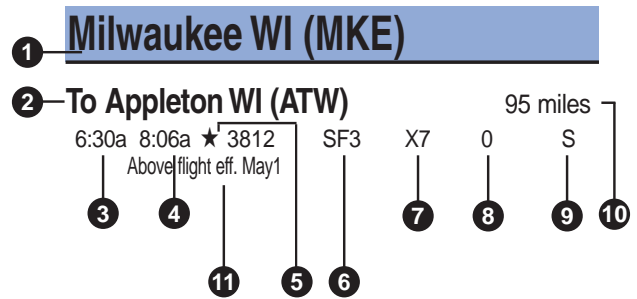

Air Cargo

(800) 892-6580

(414) 747-4532 (local from Milwaukee area)

Consumer Affairs

(800) 452-2022

(414) 570-4080 (local from Milwaukee area)

Frequent Flyer

(800) 452-2022 Option #3

(414) 570-7000 Option #3 (local from Milwaukee area)

Investor Relations

(414) 570-4073

Maintenance Facility

(414) 294-5000

Disclaimer:

Data shown in this publication is for information only. Midwest Airlines will not be responsible for damages resulting from the failure of flights to depart or arrive at the times stated in this publication, or for failure to make connections with planes, errors, or any omissions of data.

Schedules are subject to change without notice.

Schedules shown are based on expected flying times as presented to the publisher. Departures and arrivals can not be guaranteed since weather and other factors may affect operating conditions. Schedules included within this publication are based on flights meeting a minimum passenger traffic volume.

Timetable production software Copyright 2005 by GoldenWare Travel Technologies, LLC. Neither Midwest Airlines nor GoldenWare Travel Technologies, LLC assume liability for damages, consequential or otherwise, for use of this data, even if notified in advance of such alleged potential damage.

How to Use Our Timetable:

This is not an actual flight—it is an example only.

Leave	Arrive	Flight	Type	Freq	Stops	Meal

1 Departure City

2 Arrival City

3 Departure Time

4 Arrival Time

5 Flight number

- No Symbol indicates flight operated by Midwest Airlines
  Flight Range 1 - 799 Midwest Signature Service
  Flight Range 800 - 999 Midwest Saver Service
- ❖ Operated by Midwest Connect
- ★ Operated by Partner Carrier

6 Type of aircraft: CHG= change of aircraft

7 Frequency of operation: (1= Monday, 7= Sunday, X=Except)

8 Stops (if any)

9 Meal(s) Served:

B= Breakfast

L= Lunch

D= Dinner

S= Snack

R= Refreshment

O= Cold Meals

H= Hot Meals

10 Actual Miles

11 Additional Information