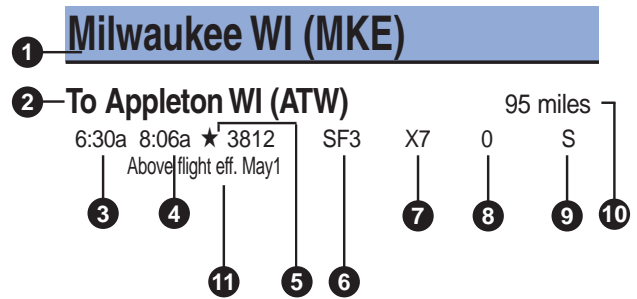

Contact Information:

Reservations Call Center

(800) 452-2022

(800) 872-3608 (hearing impaired TDD)

Internet Help Desk

(800) 452-2022

Conventions/Meetings/Weddings

(888) 601-4296

(414) 570-4166 (local from Milwaukee area)

Groups

(888) 601-4296

(414) 570-3655 (local from Milwaukee area)

Charters

(888) 601-4296

(414) 570-3654 (local from Milwaukee area)

Air Cargo

(800) 892-6580

(414) 747-4532 (local from Milwaukee area)

Consumer Affairs

(800) 452-2022

(414) 570-4080 (local from Milwaukee area)

Frequent Flyer

(800) 452-2022 Option #3

(414) 570-7000 Option #3 (local from Milwaukee area)

Investor Relations

(414) 570-4073

Maintenance Facility

(414) 294-5000

How to Use Our Timetable:

This is not an actual flight—it is an example only.

Leave	Arrive	Flight	Type	Freq	Stops	Meal

1 Departure City

2 Arrival City

3 Departure Time

4 Arrival Time

5 Flight number

- No Symbol indicates flight operated by Midwest Airlines
  Flight Range 1 - 799 Midwest Signature Service
  Flight Range 800 - 999 Midwest Saver Service
- ❖ Operated by Midwest Connect
- ★ Operated by Partner Carrier

6 Type of aircraft: CHG= change of aircraft

7 Frequency of operation: (1= Monday, 7= Sunday, X=Except)

8 Stops (if any)

9 Meal(s) Served:

B= Breakfast

L= Lunch

D= Dinner

S= Snack

R= Refreshment

O= Cold Meals

H= Hot Meals

10 Actual Miles

11 Additional Information

Disclaimer:

Data shown in this publication is for information only. Midwest Airlines will not be responsible for damages resulting from the failure of flights to depart or arrive at the times stated in this publication, or for failure to make connections with planes, errors, or any omissions of data.

Schedules are subject to change without notice.

Schedules shown are based on expected flying times as presented to the publisher. Departures and arrivals can not be guaranteed since weather and other factors may affect operating conditions. Schedules included within this publication are based on flights meeting a minimum passenger traffic volume.

Timetable production software Copyright 2005 by GoldenWare Travel Technologies, LLC.

Neither Midwest Airlines nor GoldenWare Travel Technologies, LLC assume liability for damages, consequential or otherwise, for use of this data, even if notified in advance of such alleged potential damage.