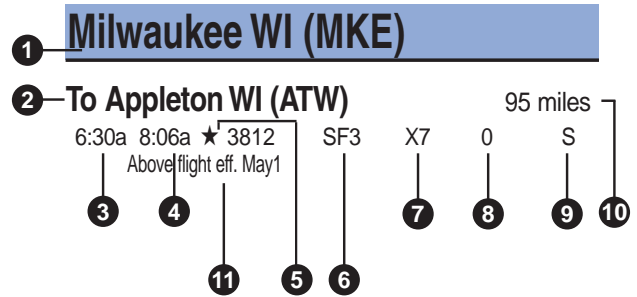

Air Cargo

(800) 892-6580

(414) 747-4532 (local from Milwaukee area)

Consumer Affairs

(800) 452-2022

(414) 570-4080 (local from Milwaukee area)

Frequent Flyer

(800) 452-2022 Option #3

(414) 570-7000 Option #3 (local from Milwaukee area)

Investor Relations

(414) 570-4073

Maintenance Facility

(414) 294-5000

Disclaimer:

Data shown in this publication is for information only. Midwest Airlines will not be responsible for damages resulting from the failure of flights to depart or arrive at the times stated in this publication, or for failure to make connections with planes, errors, or any omissions of data.

Schedules are subject to change without notice.

Schedules shown are based on expected flying times as presented to the publisher. Departures and arrivals can not be guaranteed since weather and other factors may affect operating conditions. Schedules included within this publication are based on flights meeting a minimum passenger traffic volume.

Timetable production software Copyright 2005 by GoldenWare Travel Technologies, LLC.

Neither Midwest Airlines nor GoldenWare Travel Technologies, LLC assume liability for damages, consequential or otherwise, for use of this data, even if notified in advance of such alleged potential damage.

How to Use Our Timetable:

This is not an actual flight—it is an example only.

Leave	Arrive	Flight	Type	Freq	Stops	Meal

1 Departure City

2 Arrival City

3 Departure Time

4 Arrival Time

5 Flight number

- No Symbol indicates flight operated by Midwest Airlines
  Flight Range 1 - 799 Midwest Signature Service
  Flight Range 800 - 999 Midwest Saver Service
- ❖ Operated by Midwest Connect
- ★ Operated by Partner Carrier

6 Type of aircraft: CHG= change of aircraft

7 Frequency of operation: (1= Monday, 7= Sunday, X=Except)

8 Stops (if any)

9 Meal(s) Served:

B= Breakfast

L= Lunch

D= Dinner

S= Snack

R= Refreshment

O= Cold Meals

H= Hot Meals

10 Actual Miles

11 Additional Information