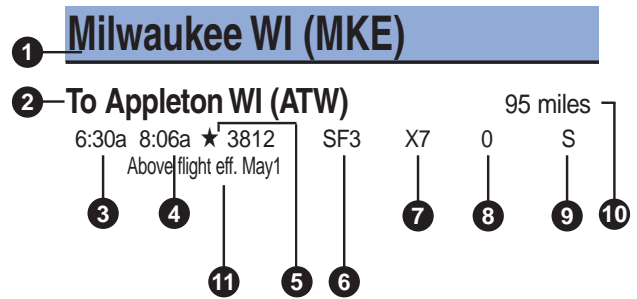

## How to Use Our Timetable:

This is not an actual flight—it is an example only.

Leave	Arrive	Flight	Type	Freq	Stops	Meal
-------	--------	--------	------	------	-------	------

- 1 Departure City
- 2 Arrival City
- 3 Departure Time
- 4 Arrival Time
- 5 Flight number
  - No Symbol indicates flight operated by Midwest Airlines  
Flight Range 1 - 799 Midwest Signature Service  
Flight Range 800 - 999 Midwest Saver Service
  - ❖ Operated by Midwest Connect
  - ★ Operated by Partner Carrier
- 6 Type of aircraft: CHG= change of aircraft
- 7 Frequency of operation: (1= Monday, 7= Sunday, X=Except)
- 8 Stops (if any)
- 9 Meal(s) Served:
 