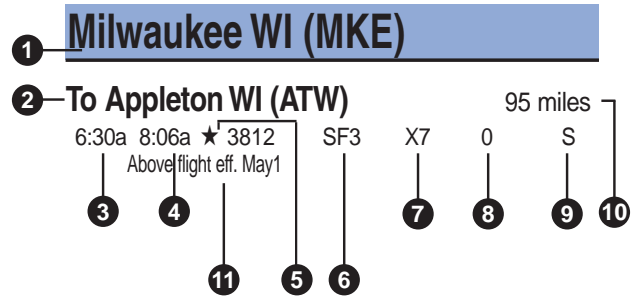

Air Cargo

(800) 892-6580

(414) 747-4532 (local from Milwaukee area)

Consumer Affairs

(800) 452-2022

(414) 570-4080 (local from Milwaukee area)

Frequent Flyer

(800) 452-2022 Option #3

(414) 570-7000 Option #3 (local from Milwaukee area)

Investor Relations

(414) 570-4073

Maintenance Facility

(414) 294-5000

Disclaimer:

Data shown in this publication is for information only. Midwest Airlines will not be responsible for damages resulting from the failure of flights to depart or arrive at the times stated in this publication, or for failure to make connections with planes, errors, or any omissions of data.

Schedules are subject to change without notice.

Schedules shown are based on expected flying times as presented to the publisher. Departures and arrivals can not be guaranteed since weather and other factors may affect operating conditions. Schedules included within this publication are based on flights meeting a minimum passenger traffic volume.

Timetable production software Copyright 2006 by GoldenWare Travel Technologies, LLC.

Neither Midwest Airlines nor GoldenWare Travel Technologies, LLC assume liability for damages, consequential or otherwise, for use of this data, even if notified in advance of such alleged potential damage.

How to Use Our Timetable:

This is not an actual flight—it is an example only.

Leave	Arrive	Flight	Type	Freq	Stops	Meal

1 Departure City

2 Arrival City

3 Departure Time

4 Arrival Time

5 Flight number

- No Symbol indicates flight operated by Midwest Airlines
  Flight Range 1 - 799 Midwest Signature Service
  Flight Range 800 - 999 Midwest Saver Service
- ❖ Operated by Midwest Connect
- ★ Operated by Partner Carrier

6 Type of aircraft: CHG= change of aircraft

7 Frequency of operation: (1= Monday, 7= Sunday, X=Except)

8 Stops (if any)

9 Meal(s) Served:

B= Breakfast

L= Lunch

D= Dinner

S= Snack

R= Refreshment

O= Cold Meals

H= Hot Meals

10 Actual Miles

11 Additional Information