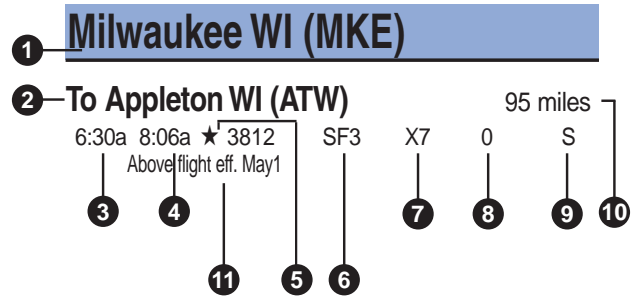

Contact Information:

Reservations Call Center

(800) 452-2022

(800) 872-3608 (hearing impaired TDD)

Internet Help Desk

(800) 452-2022

Conventions/Meetings/Weddings

(888) 601-4296

(414) 570-4166 (local from Milwaukee area)

Groups

(888) 601-4296

(414) 570-3655 (local from Milwaukee area)

Charters

(888) 601-4296

(414) 570-3654 (local from Milwaukee area)

Air Cargo

(800) 892-6580

(414) 747-4532 (local from Milwaukee area)

Consumer Affairs

(800) 452-2022

(414) 570-4080 (local from Milwaukee area)

Frequent Flyer

(800) 452-2022 Option #3

(414) 570-7000 Option #3 (local from Milwaukee area)

Investor Relations

(414) 570-4073

Maintenance Facility

(414) 294-5000

How to Use Our Timetable:

This is not an actual flight—it is an example only.

Leave	Arrive	Flight	Type	Freq	Stops	Meal

1 Departure City

2 Arrival City

3 Departure Time

4 Arrival Time

5 Flight number

- No Symbol indicates flight operated by Midwest Airlines
  Flight Range 1 - 799 Midwest Signature Service
  Flight Range 800 - 999 Midwest Saver Service
- ❖ Operated by Midwest Connect
- ★ Operated by Partner Carrier

6 Type of aircraft: CHG= change of aircraft

7 Frequency of operation: (1= Monday, 7= Sunday, X=Except)

8 Stops (if any)

9 Meal(s) Served:

B= Breakfast

L= Lunch

D= Dinner

S= Snack

R= Refreshment

O= Cold Meals

H= Hot Meals

10 Actual Miles

11 Additional Information

Disclaimer:

Data shown in this publication is for information only. Midwest Airlines will not be responsible for damages resulting from the failure of flights to depart or arrive at the times stated in this publication, or for failure to make connections with planes, errors, or any omissions of data.

Schedules are subject to change without notice.

Schedules shown are based on expected flying times as presented to the publisher. Departures and arrivals can not be guaranteed since weather and other factors may affect operating conditions. Schedules included within this publication are based on flights meeting a minimum passenger traffic volume.

Timetable production software Copyright 2006 by GoldenWare Travel Technologies, LLC.

Neither Midwest Airlines nor GoldenWare Travel Technologies, LLC assume liability for damages, consequential or otherwise, for use of this data, even if notified in advance of such alleged potential damage.