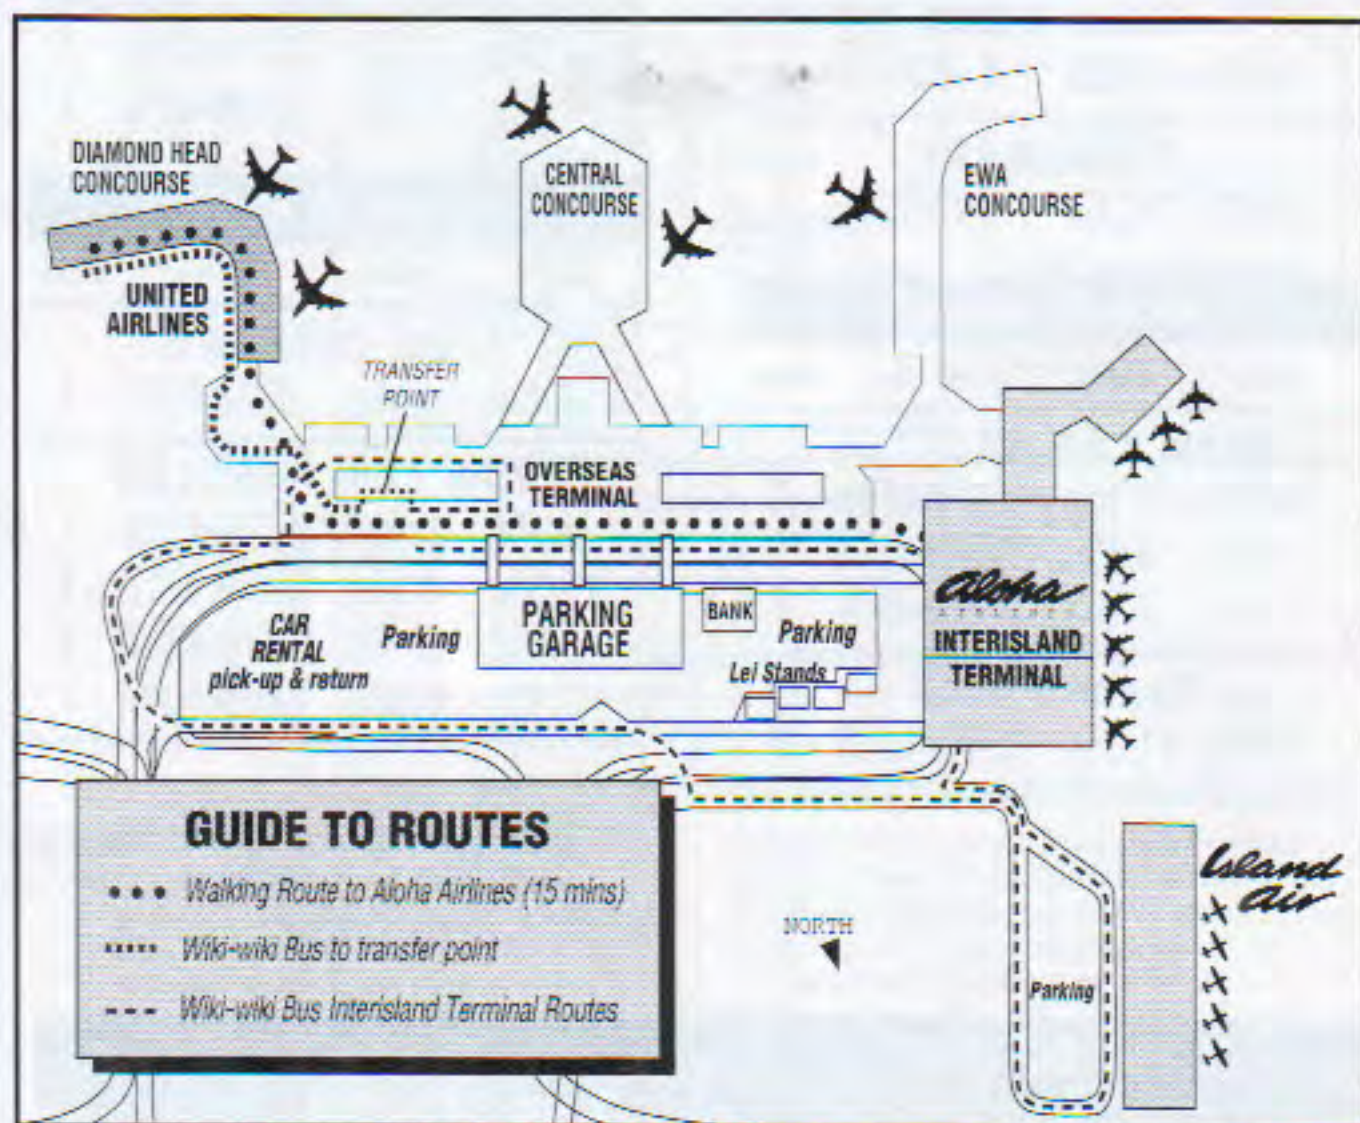

From TOKYO, NARITA AIRPORT

+	7:00p	9:35a	830/◆4034	1
	8:25p	11:15a	822/◆4208	1
	9:00p	11:35a	826/◆4072	1

TO OSAKA

Leave	Arrive	Flt. No.	Stops
From HILO			
9:37a	5:05p	◆4043/825	1
From KAUAI			
11:05a	5:05p	◆4260/825	1
From KONA			
10:45a	5:05p	◆4105/825	1
From MAUI			
11:02a	5:05p	◆4073/825	1

- Flight operated by Aloha Airlines as a United Airlines flight
- + Tue., Wed., Thur., Fri.
- ★ Except Wednesdays

TO SAN FRANCISCO

Leave	Arrive	Flt. No.	Stops	
From HILO				
7:40a	5:56p	◆4031/182	1	
9:37a	8:11p	◆4043/186	1	
7:55p	5:35a	◆4049/132	1	
7:55p	5:42a	◆4049/184	1	
From KAUAI				
8:05a	5:56p	◆4034/182	1	
10:20a	8:11p	◆4216/186	1	
7:05p	5:35a	◆4078/132	1	
8:15p	5:42a	◆4232/184	1	
From KONA				
7:40a	5:56p	◆4085/182	1	
9:40a	8:11p	◆4103/186	1	
★	10:20a	8:11p	◆4231/186	1
7:15p	5:35a	◆4289/132	1	
7:15p	5:42a	◆4289/184	1	
From MAUI				
7:22a	5:56p	◆4101/182	1	
10:42a	8:11p	◆4029/186	1	
7:37p	5:35a	◆4297/132	1	
8:15p	5:42a	◆4229/184	1	

TO TOKYO, NARITA AIRPORT✦

Leave	Arrive	Flt. No.	Stops
From HILO			
6:35a	12:05p	◆4041/827	1
7:40a	1:05p	◆4031/821	1
7:40a	2:00p	◆4031/831	1
From KAUAI			
6:30a	12:05p	◆4060/827	1
7:10a	1:05p	◆4202/821	1
8:45a	2:00p	◆4206/831	1
From KONA			
6:30a	12:05p	◆4081/827	1
7:40a	1:05p	◆4085/821	1
7:40a	2:00p	◆4085/831	1
From MAUI			
6:47a	12:05p	◆4203/827	1
7:22a	1:05p	◆4101/821	1
8:22a	2:00p	◆4273/831	1

- ✦ UA831 Mon.-Thur.

Hawaii 961-2811
Maui 242-7911

Kauai 245-9533
Oahu 547-2211