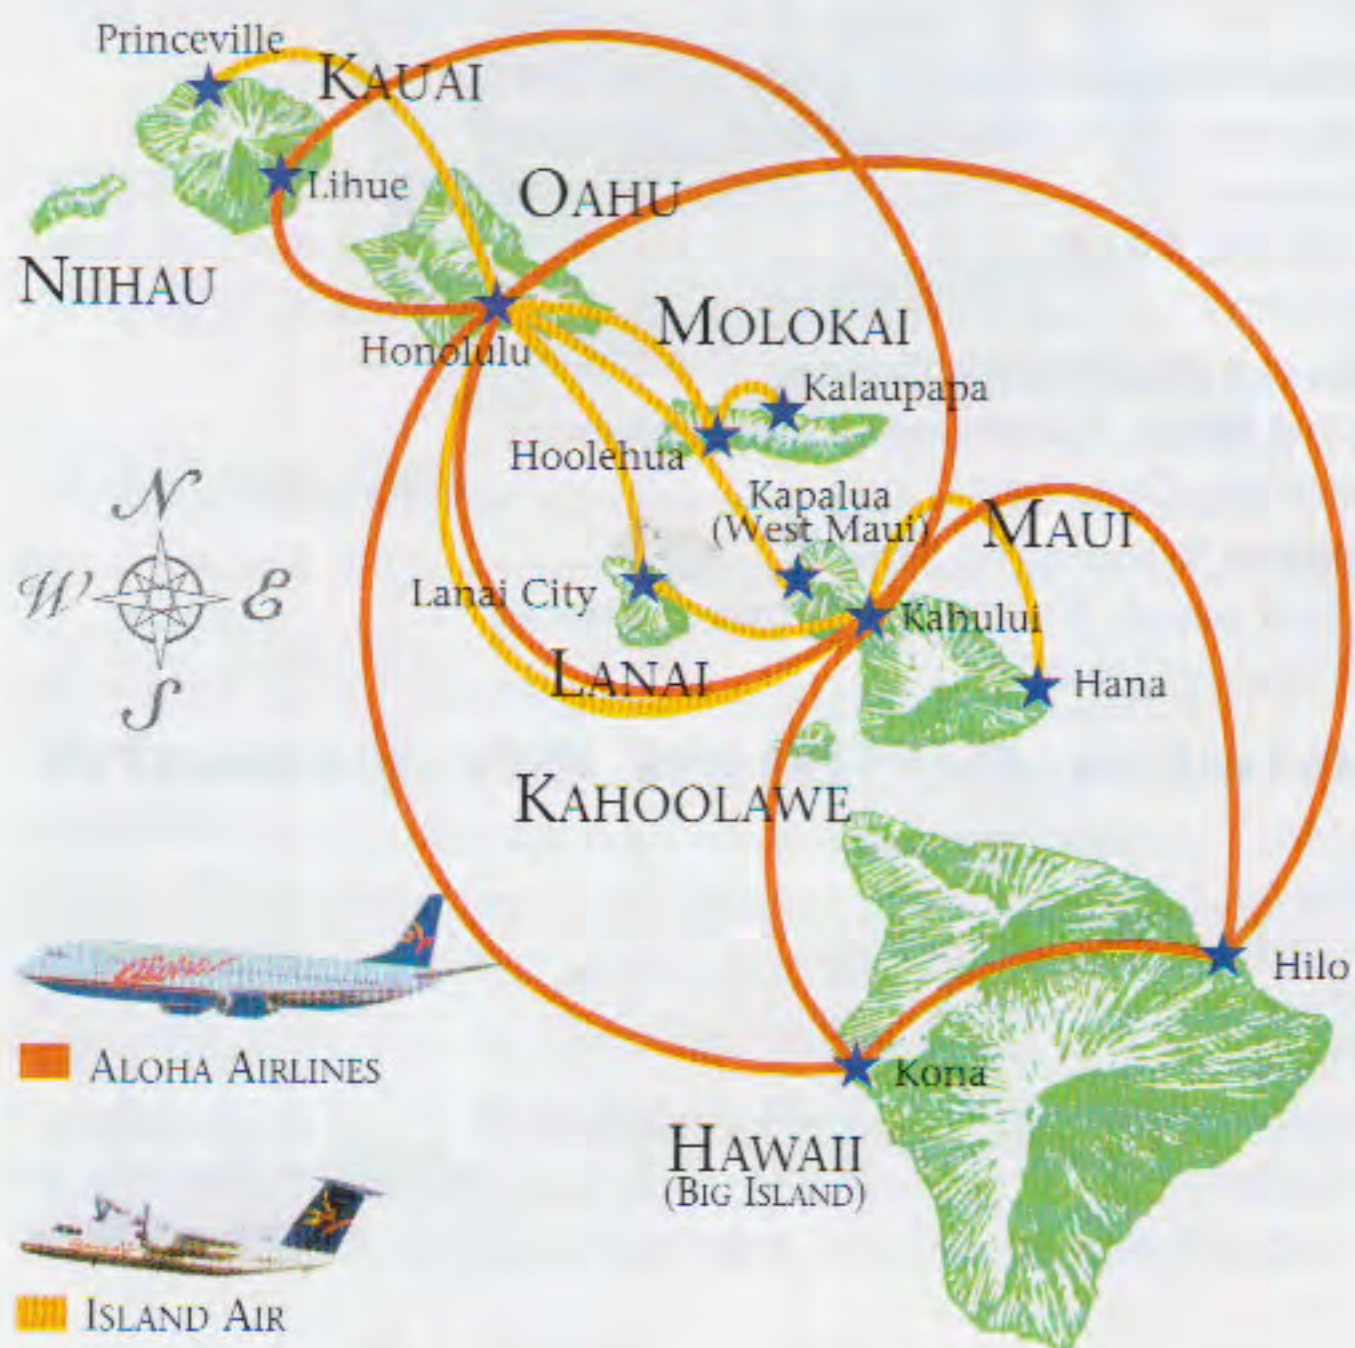

Rates from \$53 per night

- Aston at the Waikiki Banyan
- Aston at the Waikiki Shore
- Aston Island Colony
- Aston Pacific Monarch
- Aston Waikiki Beach Tower
- Aston Waikiki Beachside Hotel • Aston Waikiki Circle Hotel • Aston Waikiki Sunset
- Aston Waikiki Terrace Hotel
- Coral Reef Hotel
- Honolulu Prince
- Park Shore
- Waikiki Joy Hotel

Contents

Iao Needle, a landmark near Waialuku, overlooks a valley that was the scene of a famous battle in Hawaiian history.

Reservations, ticket offices, air
freight, phone numbers

3

Aloha Airlines and
Island Air Route Map

4

Aloha Airlines Timetable

5

Island Air Timetable

9

United Airlines Partnership
Service Timetable

13

Aloha

A I R L I N E S

T I M E T A B L E

TO HILO, HAWAII

Leave	Arrive	Flt. No.	Stops
From HONOLULU, OAHU			
5:20a	6:10a	40	
6:25a	7:15a	404	
7:30a	8:20a	42	
7:45a	9:15a	272	1
8:20a	9:10a	44	
8:45a	9:35a	414	
10:45a	11:35a	246	
1:25p	2:15p	248	
3:45p	4:35p	74	
3:50p	6:08p	226	2
4:10p	5:00p	68	
4:50p	5:40p	64	
5:30p	6:20p	46	
6:40p	7:30p	48	