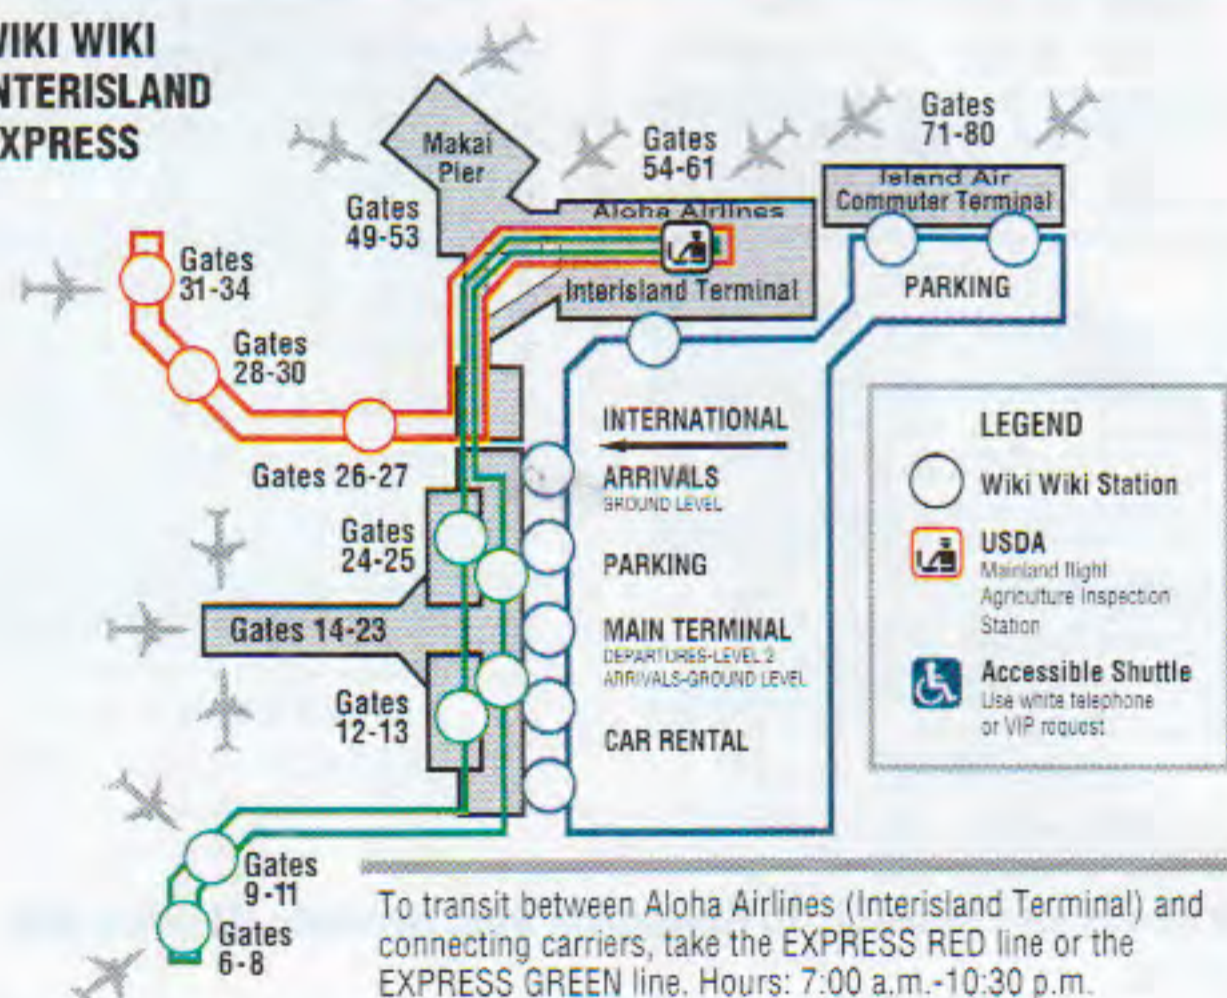

Checked baggage

Checked baggage should be locked. Regulations require name identification on the outside. Liability for checked baggage is limited to $1,250 per passenger and excludes certain items. Do not place money, jewelry, electronic or camera equipment, or other expensive items in baggage that is to be checked. Free luggage allowance (including golf bags) is 44 pounds. Excess or oversized baggage will be handled for $10 per piece. Specialty items under 6 feet including bicycles, surfboards or pets will be handled for an additional fee. All excess baggage and specialty items will be accommodated on a **space available** basis.

Honolulu International Airport

WIKI WIKI INTERISLAND EXPRESS

The Wiki Wiki bus routes and hours of service were obtained from and reproduced with the permission of the Airports Division, Department of Transportation, state of Hawai'i. This service is provided by the state of Hawai'i. Bus routes and hours of service are subject to

change without notice. Passengers in wheelchairs, or those requiring extra assistance, may use the Ka'a Kokua Accessible Shuttle service upon request. Simply stop by any state of Hawai'i Visitor Information Booth or use a white courtesy phone.

Partnership Service from Aloha Airlines and United Airlines

TIMETABLE

Aloha Airlines is pleased to announce its **Partnership Service** in conjunction with United Airlines. Working as a team, Aloha and United have scheduled convenient connections in Honolulu to major U.S. mainland destinations as well as selected destinations in Asia. The following timetable shows our convenient **Partnership Service** routings between the Neighbor Islands and points served by United from Honolulu.

Interisland **Partnership Service** will be operated by Aloha Airlines as United Airlines flights and are designated by flight numbers in the 4000 to 4499 range. Within Hawaii, you will continue to fly on Aloha's modern Boeing 737-200, 737-300 and 737-400 aircraft, and to arrive and depart from the Aloha terminal on all islands.

Flight reservations and ticketing information for all **Partnership Service** flights can be obtained by calling United Airlines at the following numbers: **Oahu 547-2211; Kauai 245-9533; Maui 242-7911; Hawaii 961-2811.**

Airport Check-in

Passengers flying on interisland **Partnership Service** flights must check in at Aloha Airlines airport counters. As a reminder, all baggage to be checked from Lihue, Kahului, Kona and Hilo through to a final destination outside Hawaii must first pass through agricultural inspection. Agricultural inspection stations are operated by the USDA in airport lobbies, near the Aloha Airlines ticket counters.

TO CHICAGO

Leave	Arrive	Flt. No.	Stops

From HILO

11:57a	5:00a	◆4247/44	1

From KAUAI

2:00p	5:00a	◆4280/44	1

From KONA

1:45p	5:00a	◆4089/44	1

From MAUI

2:22p	5:00a	◆4107/44	1

TO HILO, HAWAII

Leave	Arrive	Flt. No.	Stops

From LOS ANGELES

8:10a	2:15p	191/◆4248	1

11:30a	4:35p	193/◆4074	1

1:55p	7:30p	199/◆4048	1

From OSAKA

8:00p	11:35a	824/◆4246	1

TO HILO, HAWAII

Leave	Arrive	Flt. No.	Stops

From SAN FRANCISCO

8:45a	2:15p	825/◆4248	1

11:30a	4:35p	187/◆4074	1

1:20p	6:20p	185/◆4046	1

From TOKYO, NARITA AIRPORT

+ 7:00p	11:35a	830/◆4246	1

8:25p	11:35a	822/◆4246	1

TO LIHUE, KAUAI

Leave	Arrive	Flt. No.	Stops

From CHICAGO

9:40a	3:55p	43/◆4107	1

From LOS ANGELES

8:10a	1:00p	191/◆4109	1

11:30a	4:35p	193/◆4217	1

1:55p	6:40p	199/◆4257	1

3:40p	8:30p	195/◆4047	1

◆ Flight operated by Aloha Airlines as a United Airlines flight

+ Tue., Wed., Thur., Fri.

Hawaii 961-2811
Maui 242-7911

Kauai 245-9533
Oahu 547-2211