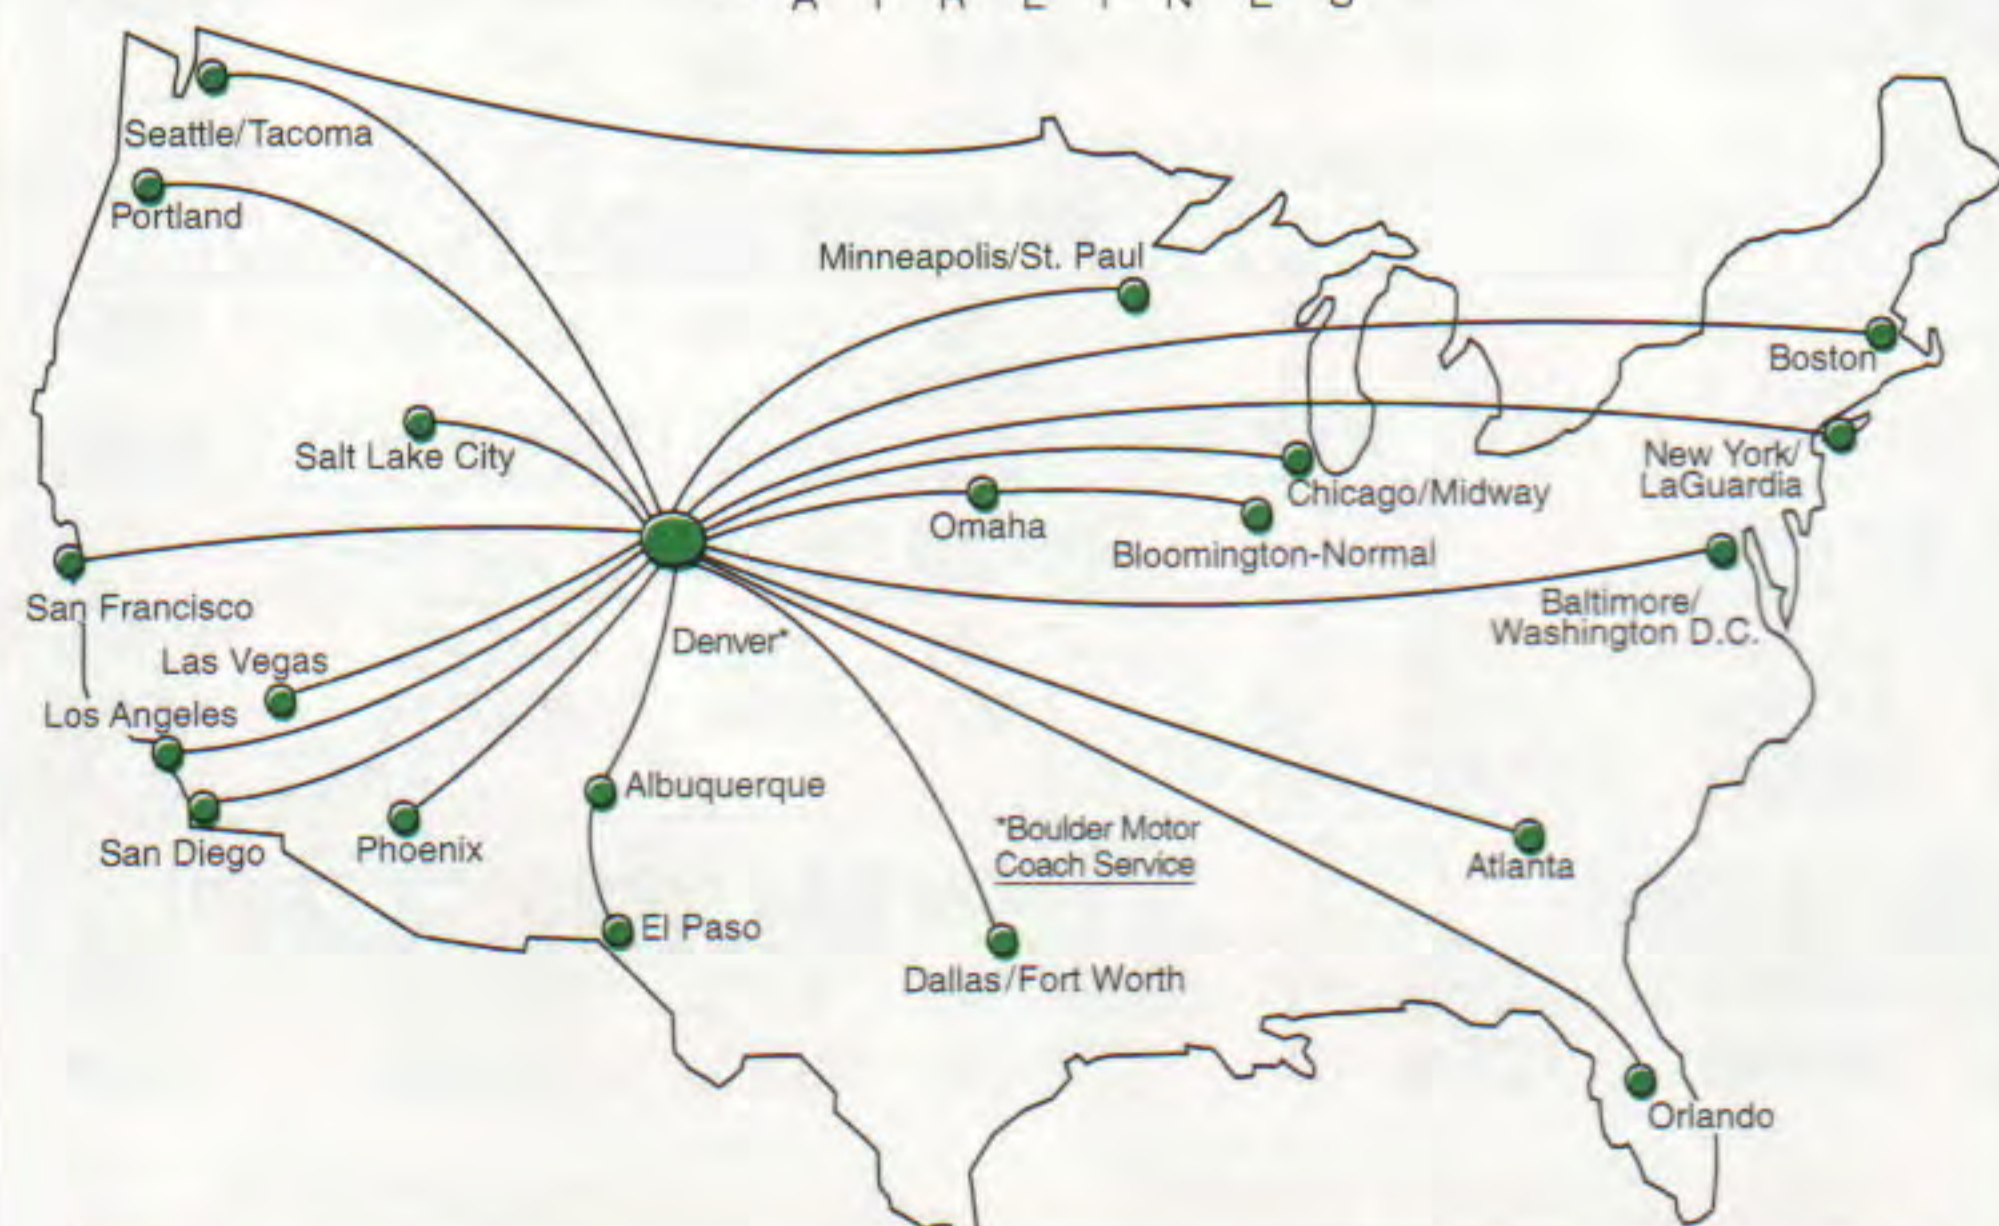

"...doesn't require a customer to stay over a Saturday night to qualify for its lowest rates."

"...passengers can earn and redeem miles in Continental's lucrative OnePass® program."

For reservations on the "Best Domestic Low-Fare Air Carrier," call your travel agent or Frontier, or book online.

800-432-1359

Book online at www.frontierairlines.com.

Frontier
AIRLINES

ALWAYS AFFORDABLE

FrontierTM
AIRLINES

SYSTEM TIMETABLE

Effective January 3, 2000

ALBUQUERQUE, NM [ABQ]