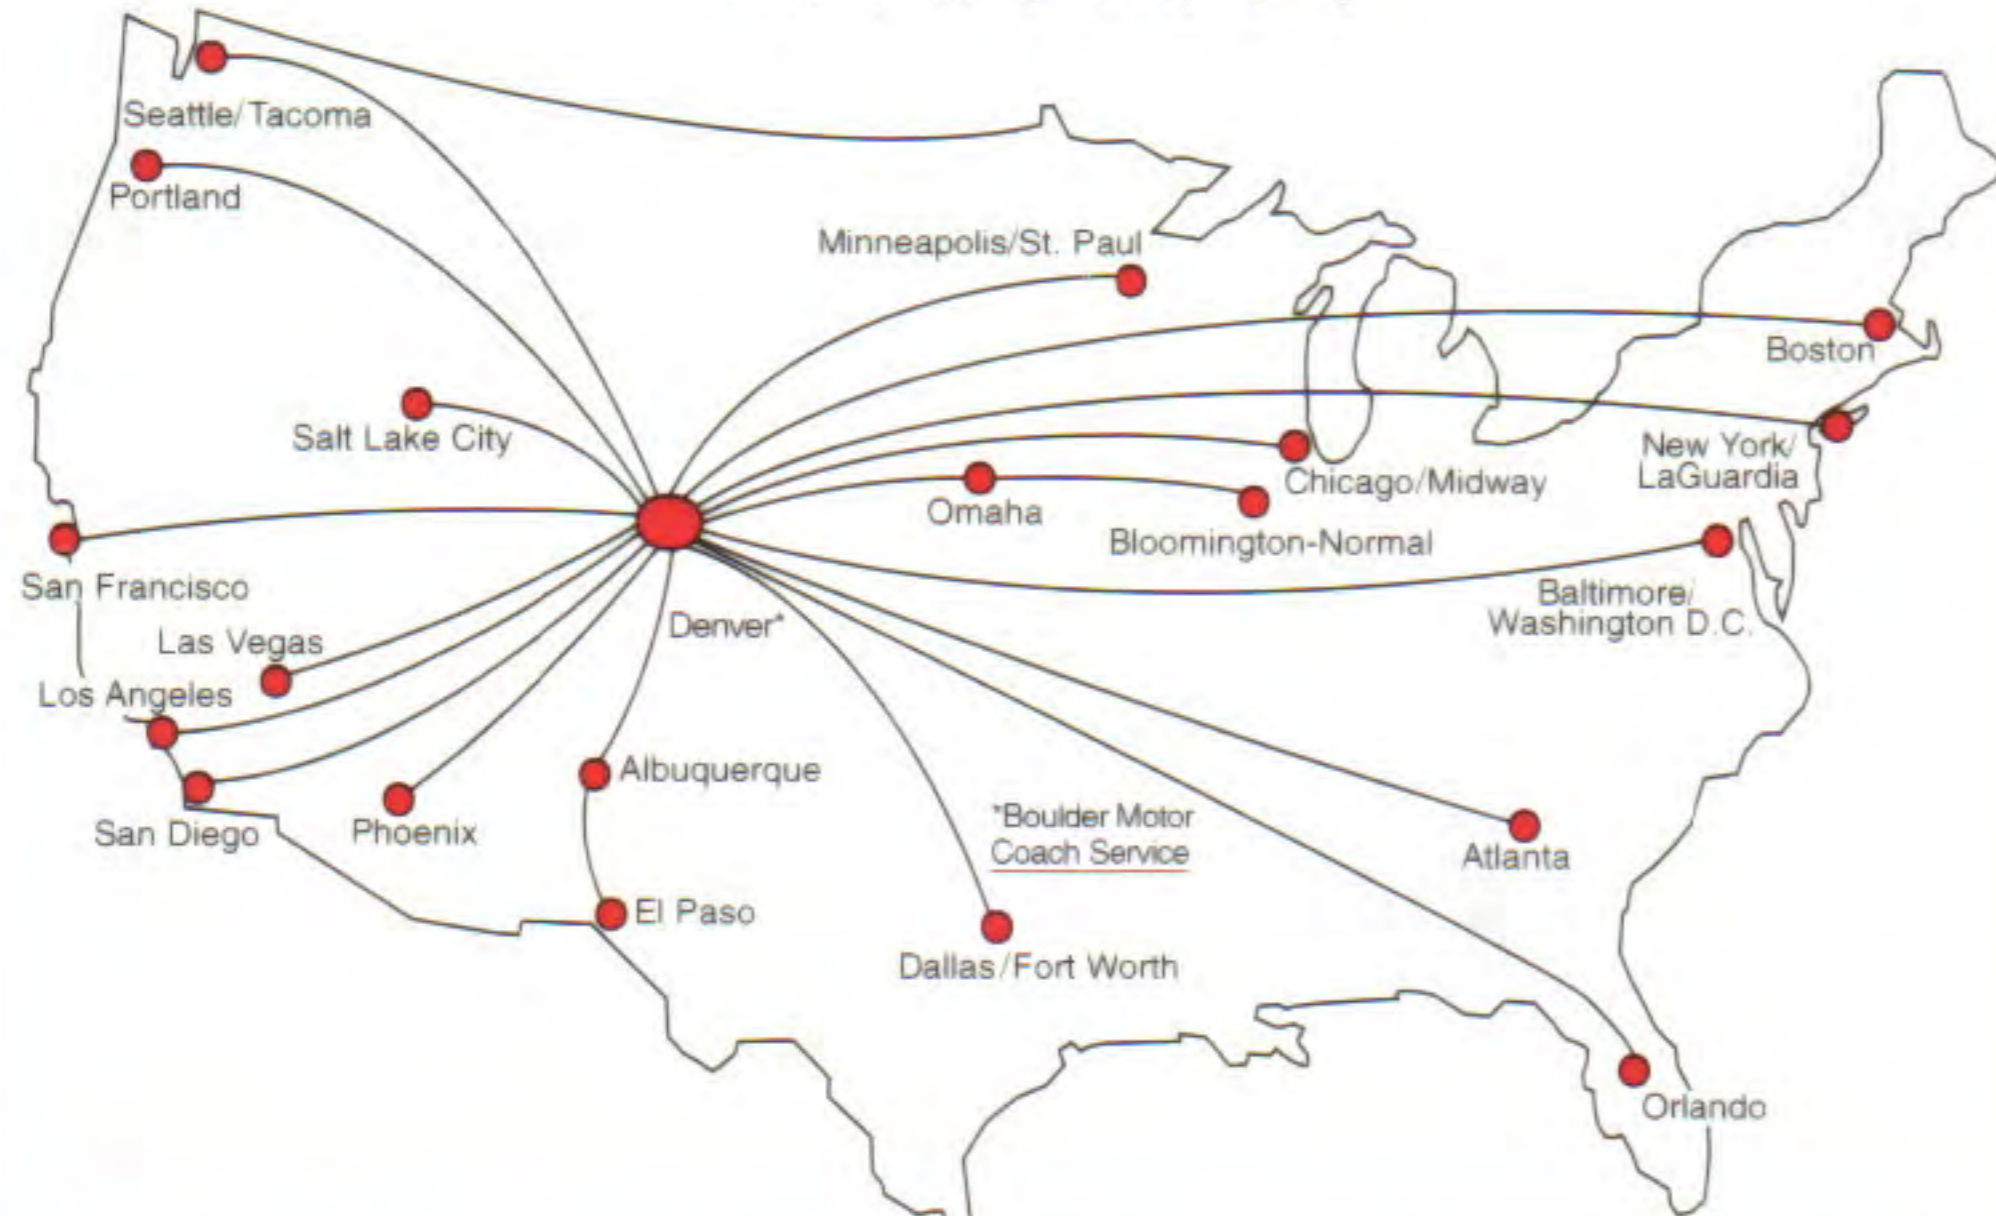

"...doesn't require a customer to stay over a Saturday night
to qualify for its lowest rates."

"...passengers can earn and redeem miles in
Continental's lucrative OnePass® program."

For reservations on the "Best Domestic Low-Fare Air Carrier,"
call your travel agent or Frontier, or book online.

800-432-1359

Book online at www.frontierairlines.com.

Frontier™
AIRLINES

ALWAYS AFFORDABLE

Frontier™
AIRLINES

SYSTEM TIMETABLE

Effective February 17, 2000

ALBUQUERQUE, NM [ABQ]