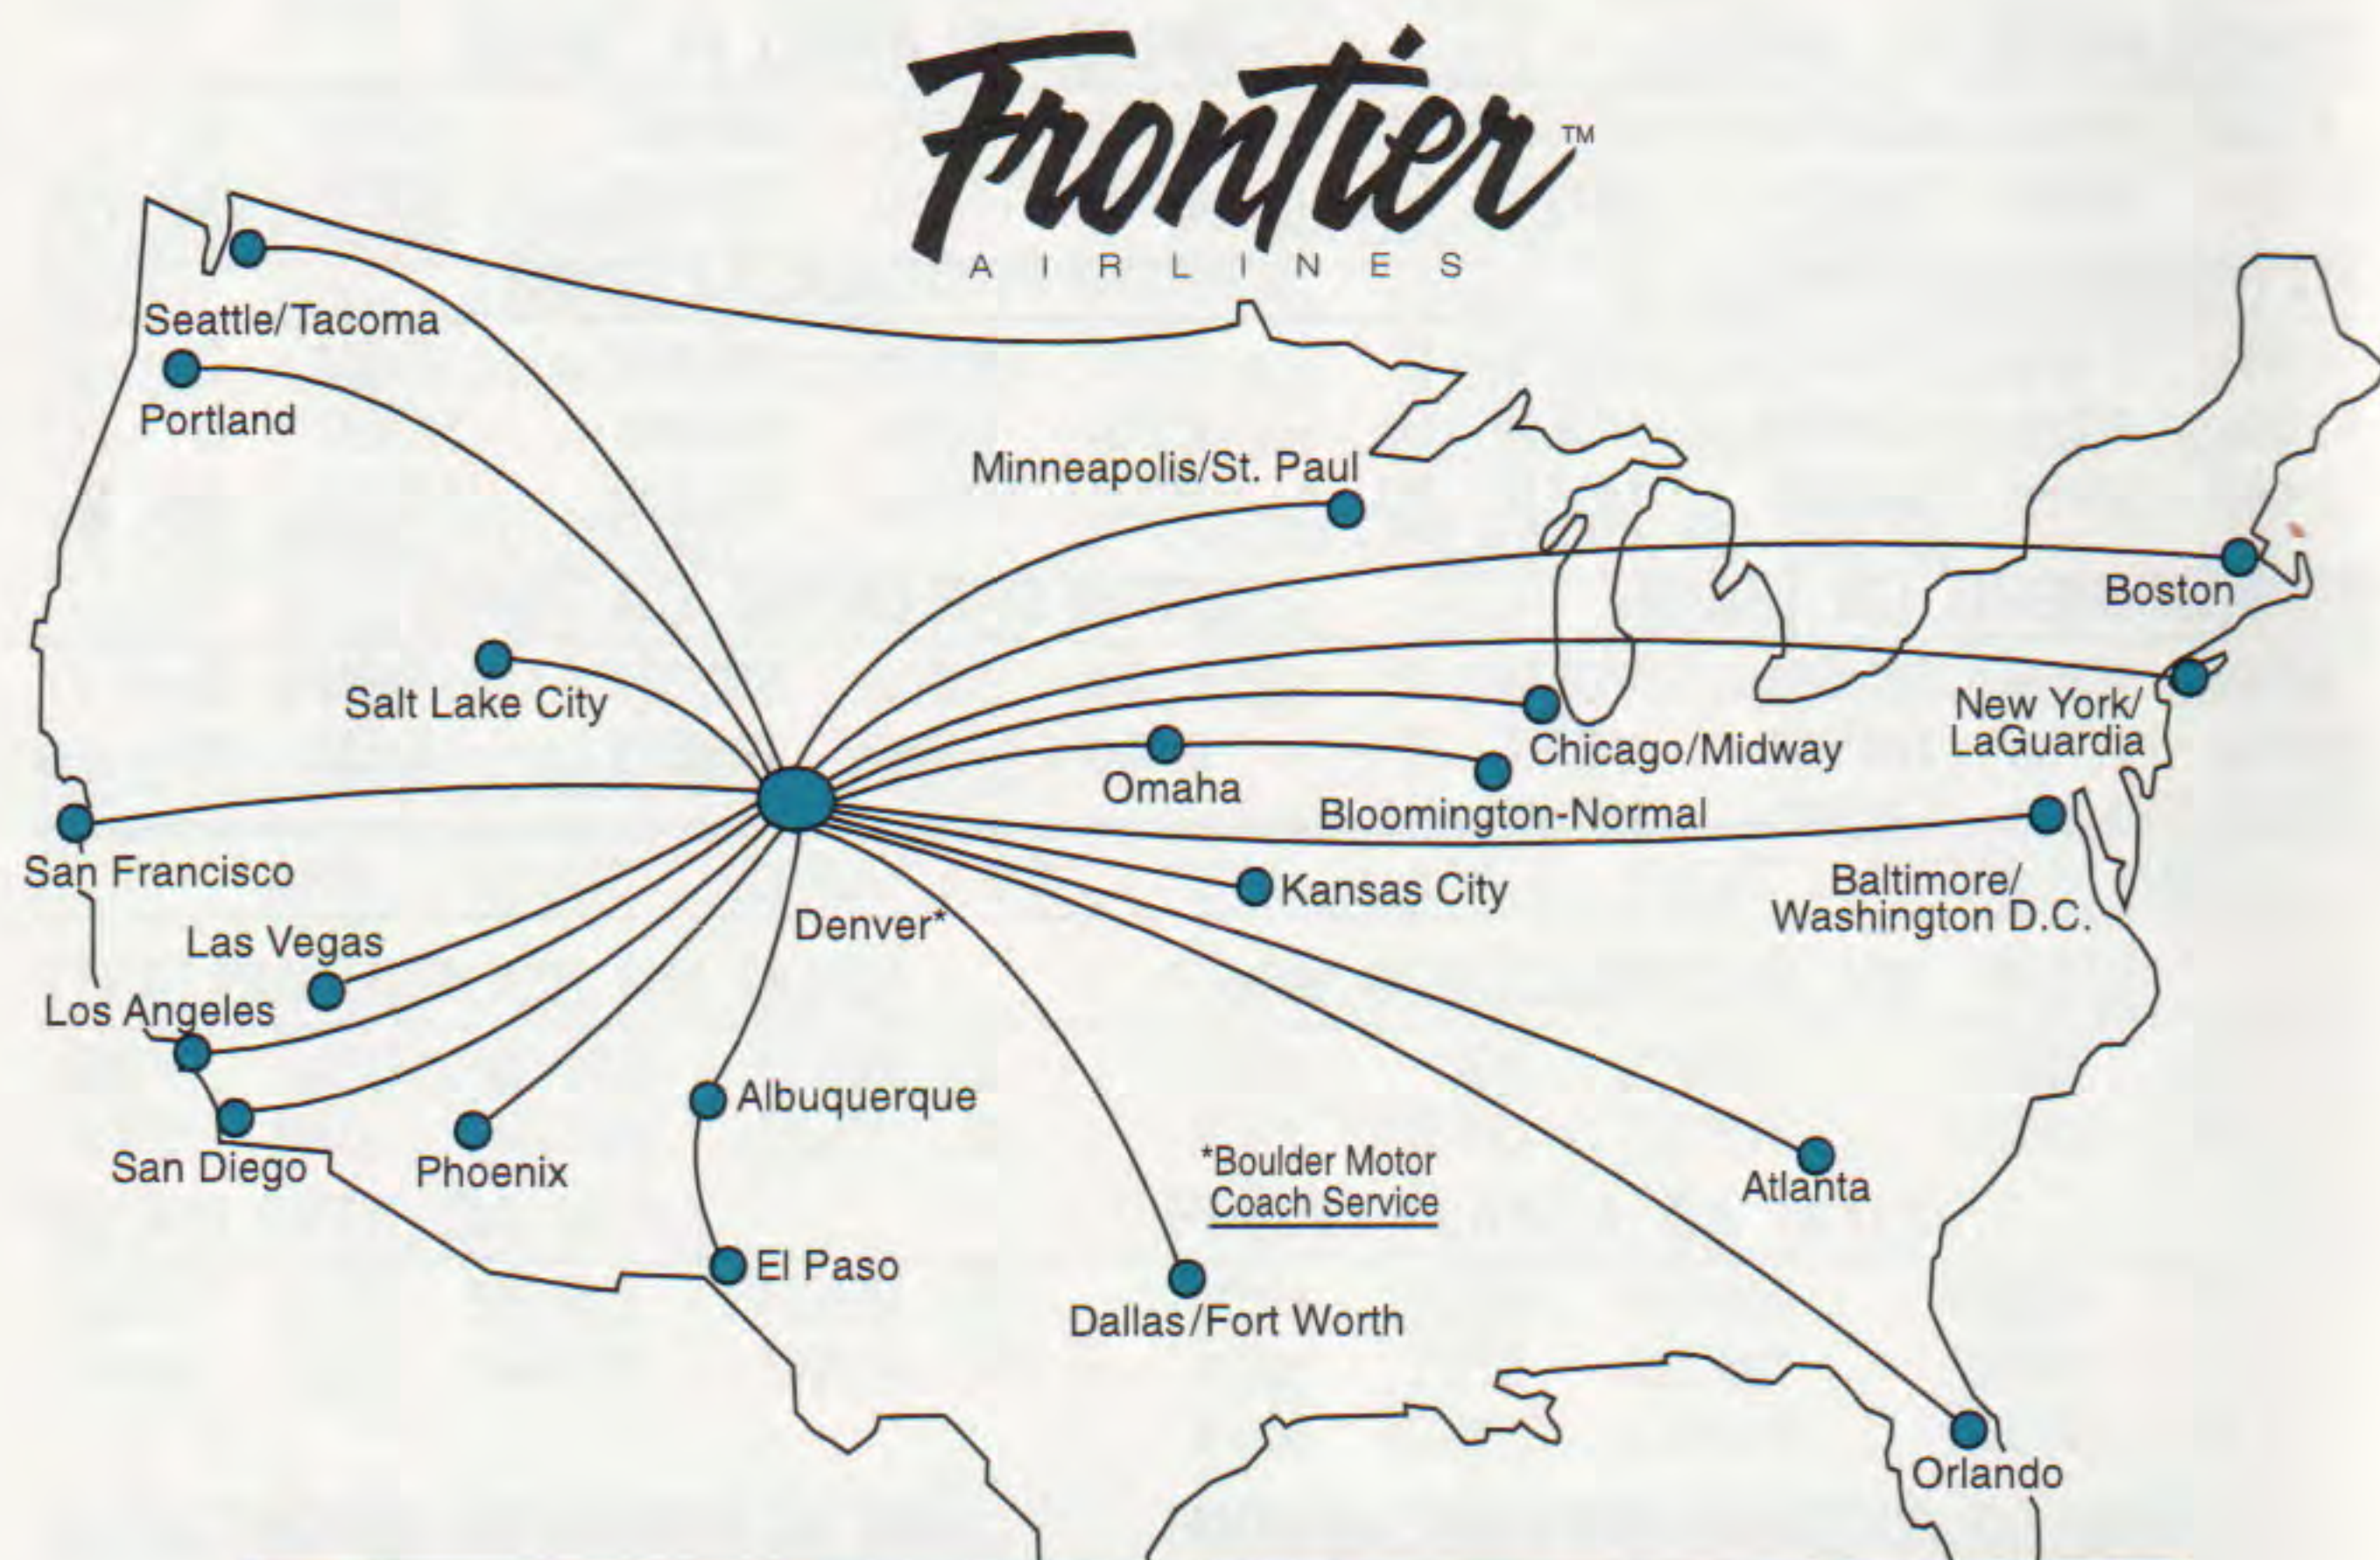

NEW SERVICE
TO KANSAS CITY
BEGINS 6/15/00

FRONTIER SYSTEM TIMETABLE

Effective May 4, 2000

It shouldn't cost a lot to visit ant Mary.

At Frontier Airlines, our one-way fares are always low. Why? So you can afford to fly! To go where you want to go, when you want to go there. And still save money on airfare—without sacrificing service. We have fewer restrictions, like no Saturday nor overnight stay required. You always get the convenience of electronic ticketing, advance seat assignments, inflight snacks/sandwiches, and Continental OnePass® frequent flyer miles. For reservations, call your travel agent or Frontier today.

800-432-1359

Or, book online at

www.frontierairlines.com

ALWAYS AFFORDABLE

Service to Kansas City begins 6/15/00

NEW SERVICE
TO KANSAS CITY
BEGINS 6/15/00

FRONTIER SYSTEM TIMETABLE

Effective May 4, 2000