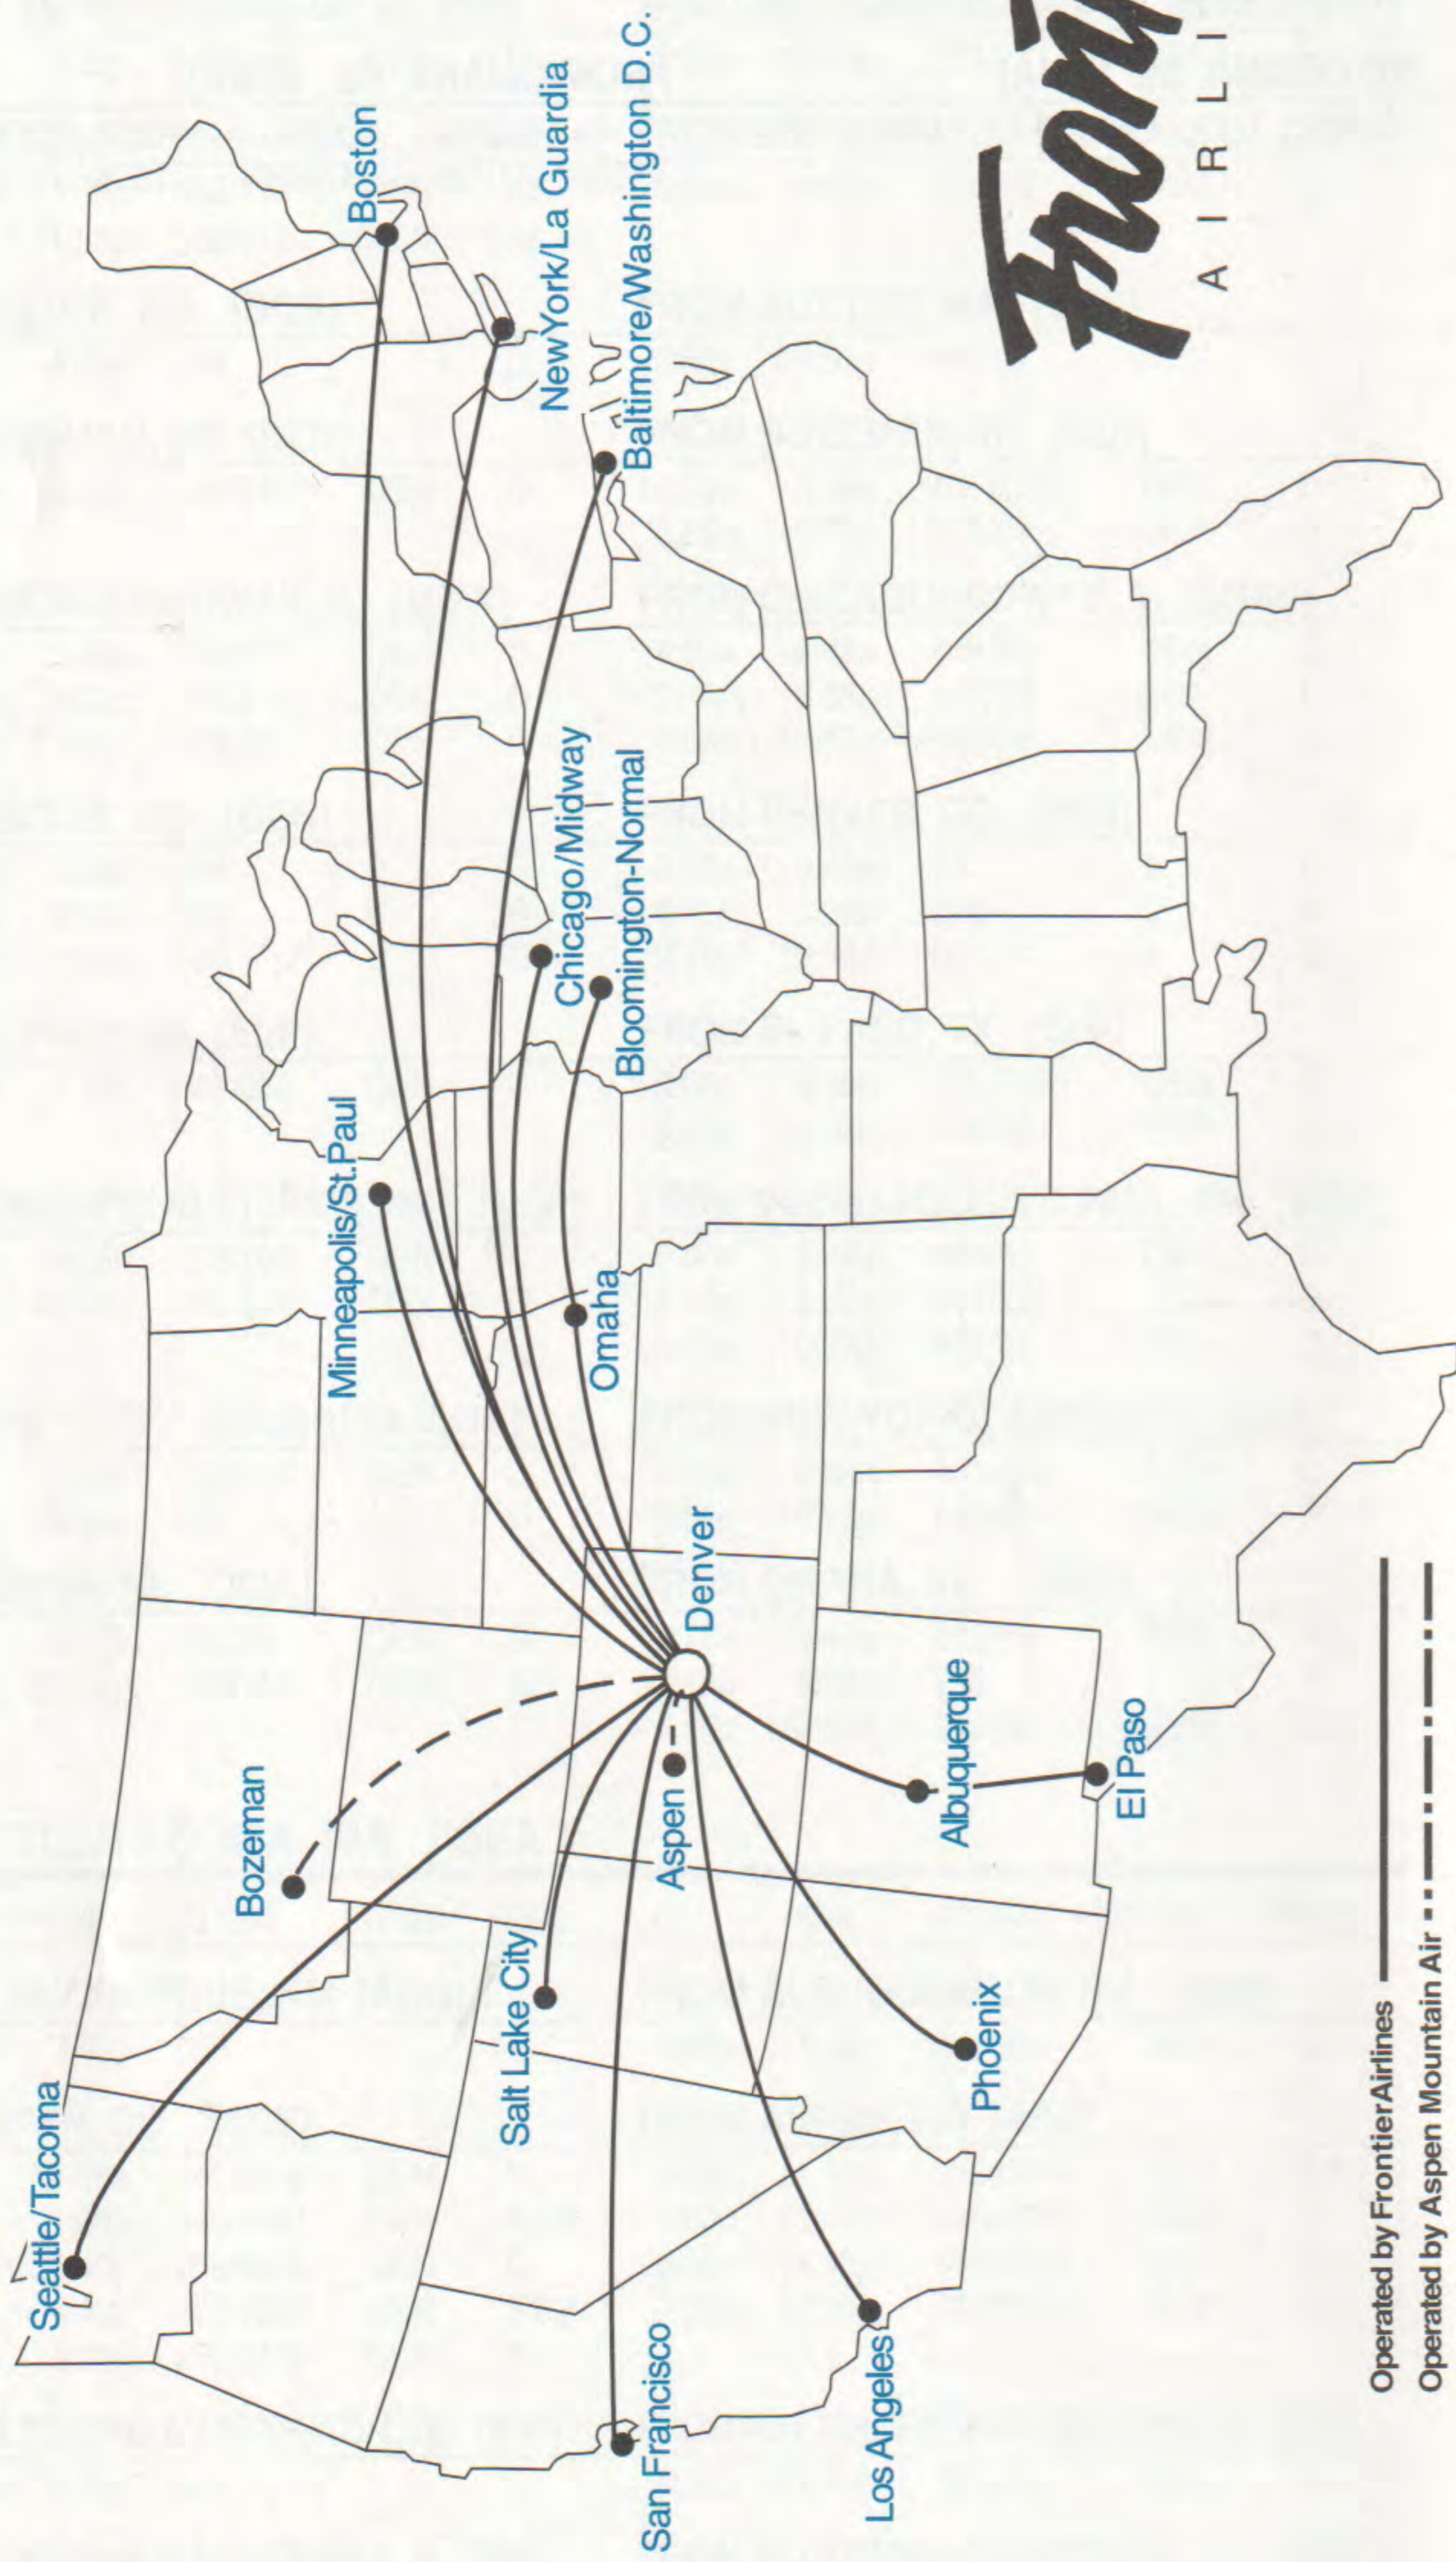

Frontier
A I R L I N E S

SYSTEM TIMETABLE

Effective January 6, 1998

SYSTEM TIMETABLE

Effective January 6, 1998

Frontier
AIRLINES

Operated by Frontier Airlines —————
Operated by Aspen Mountain Air - - - - -

YOUR WINNING TICKET