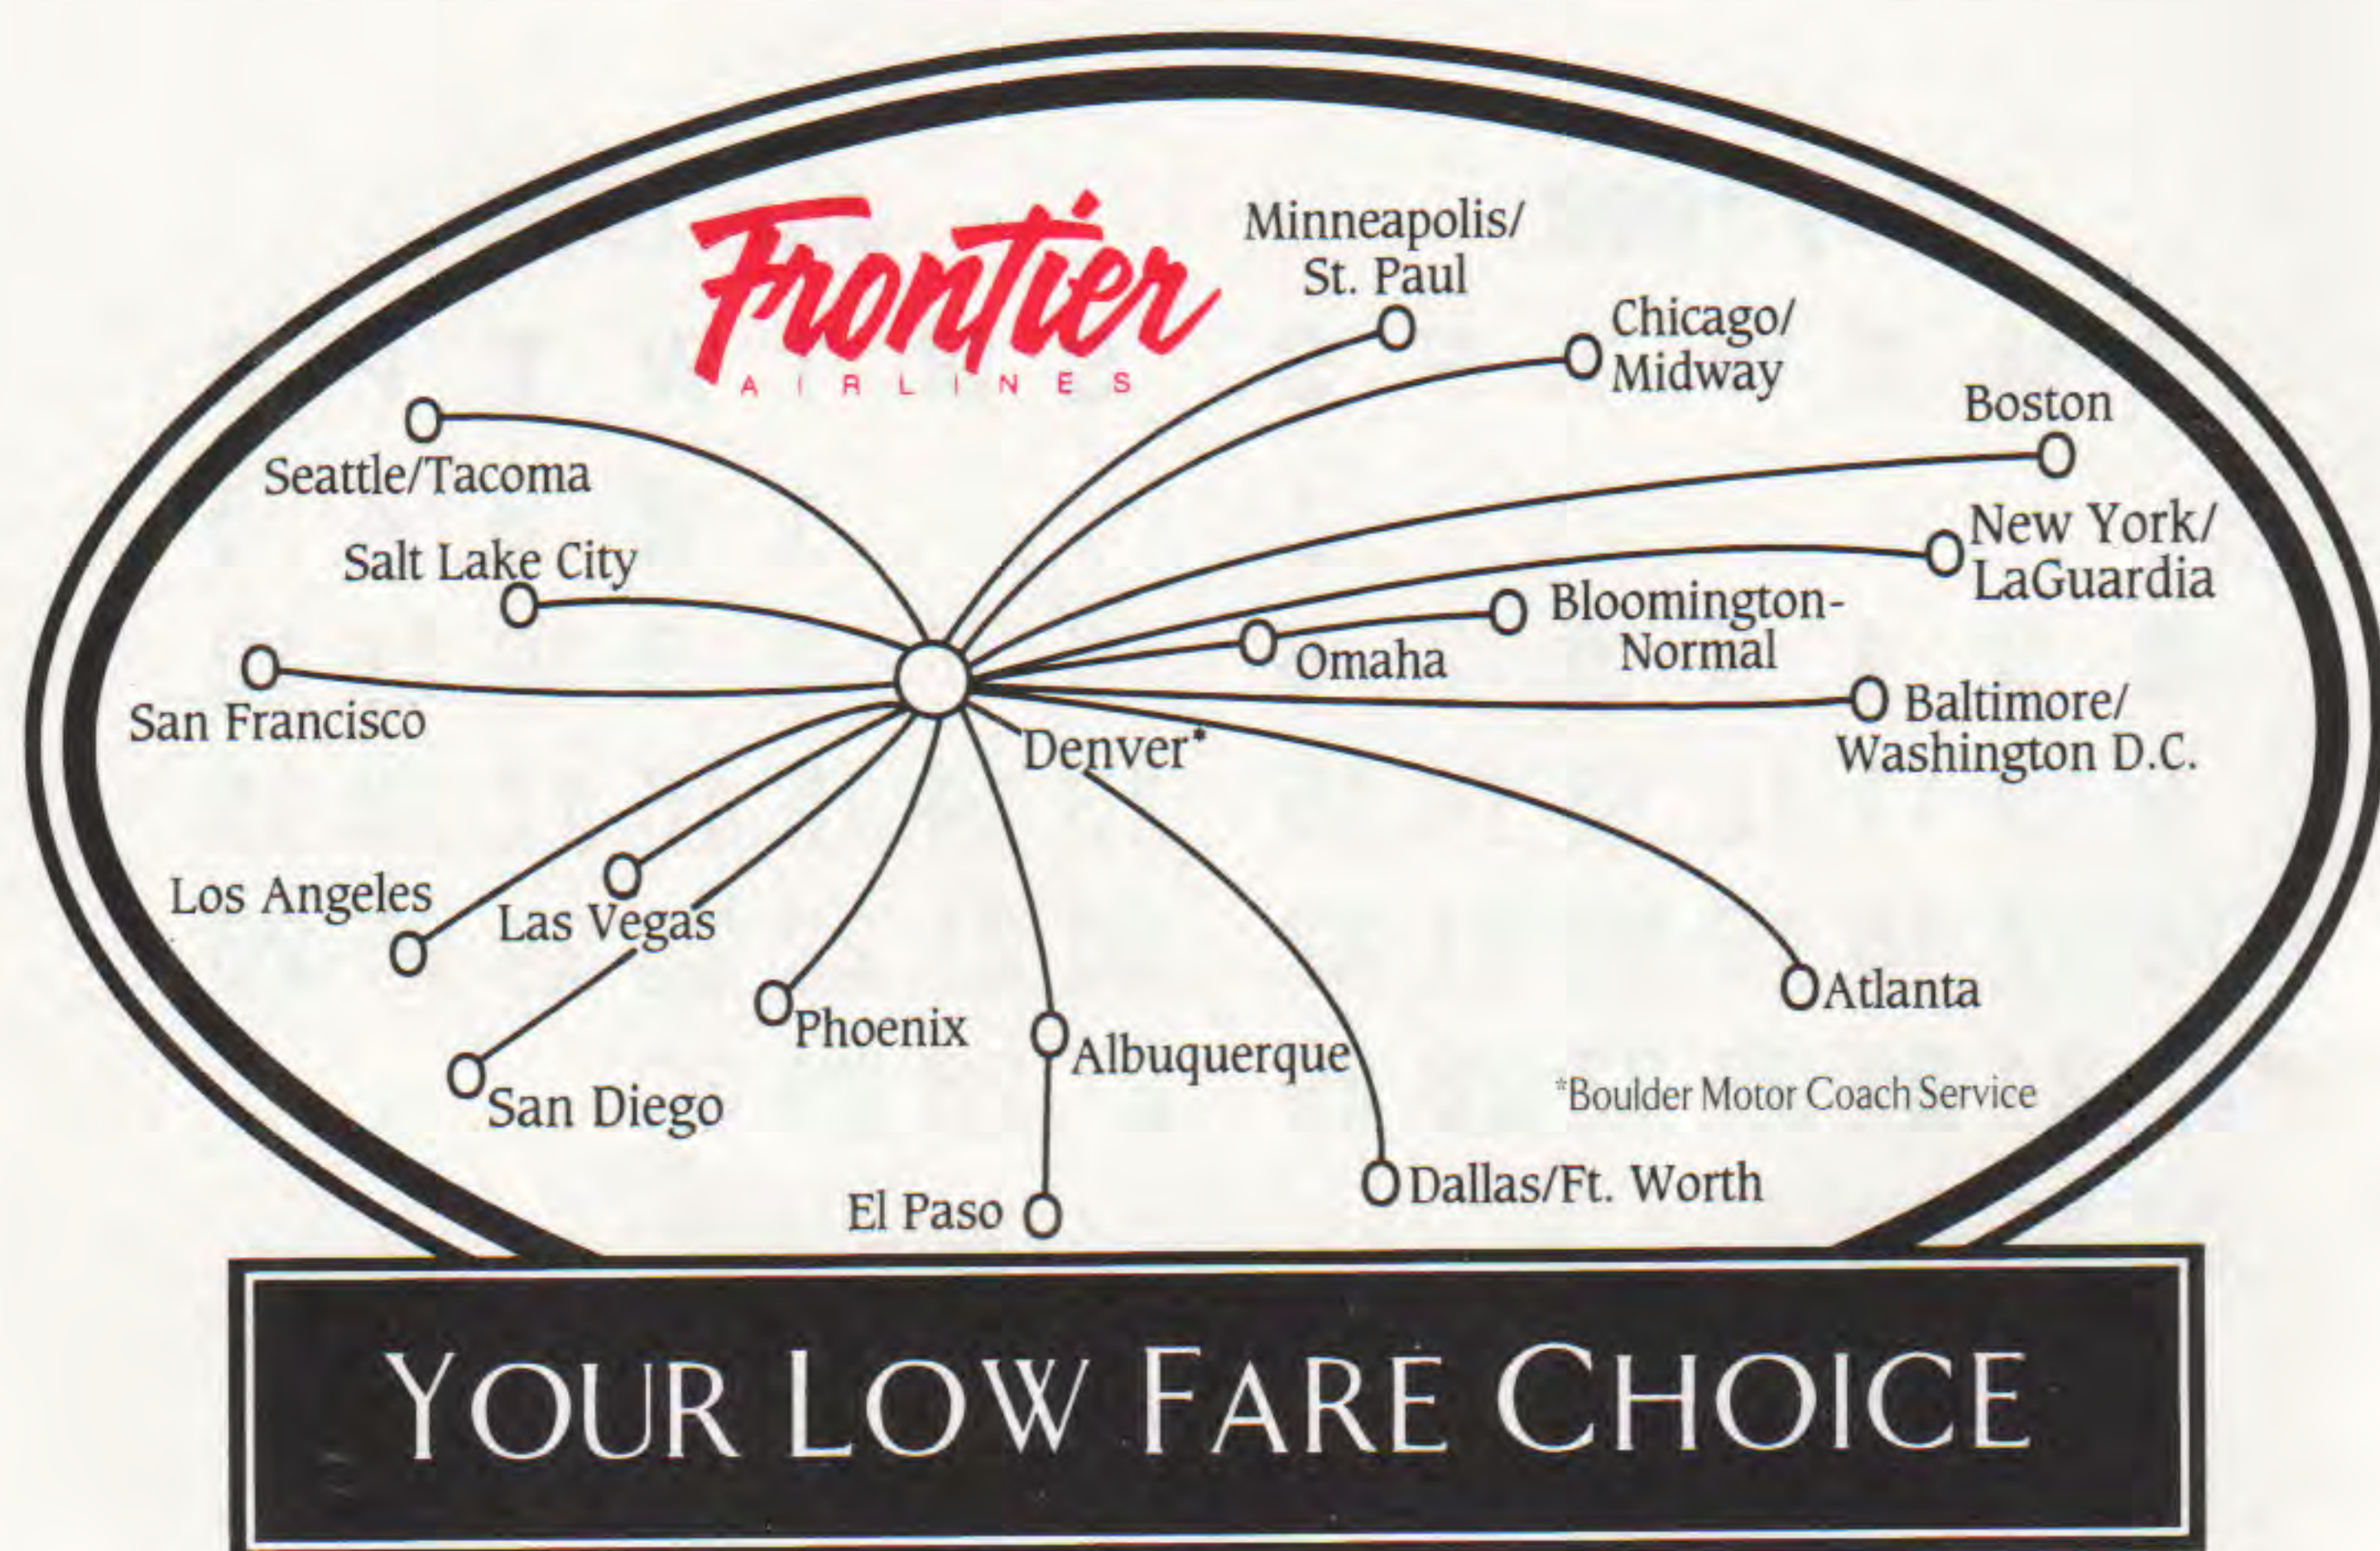

Every time you fly Frontier, you come out a winner in a number of ways

- #1 You always get low airfares with fewer restrictions...
  no overnight or Saturday stayover required
- #2 You help keep airfares low through healthy airline competition
- #3 You get miles credited to your Continental OnePass® Frequent Flyer Program
- #4 You avoid seating hassles with advance seat assignments

For business or pleasure, call your travel agent or Frontier.

1-800-432-1359 (303-371-7000 in metro Denver)