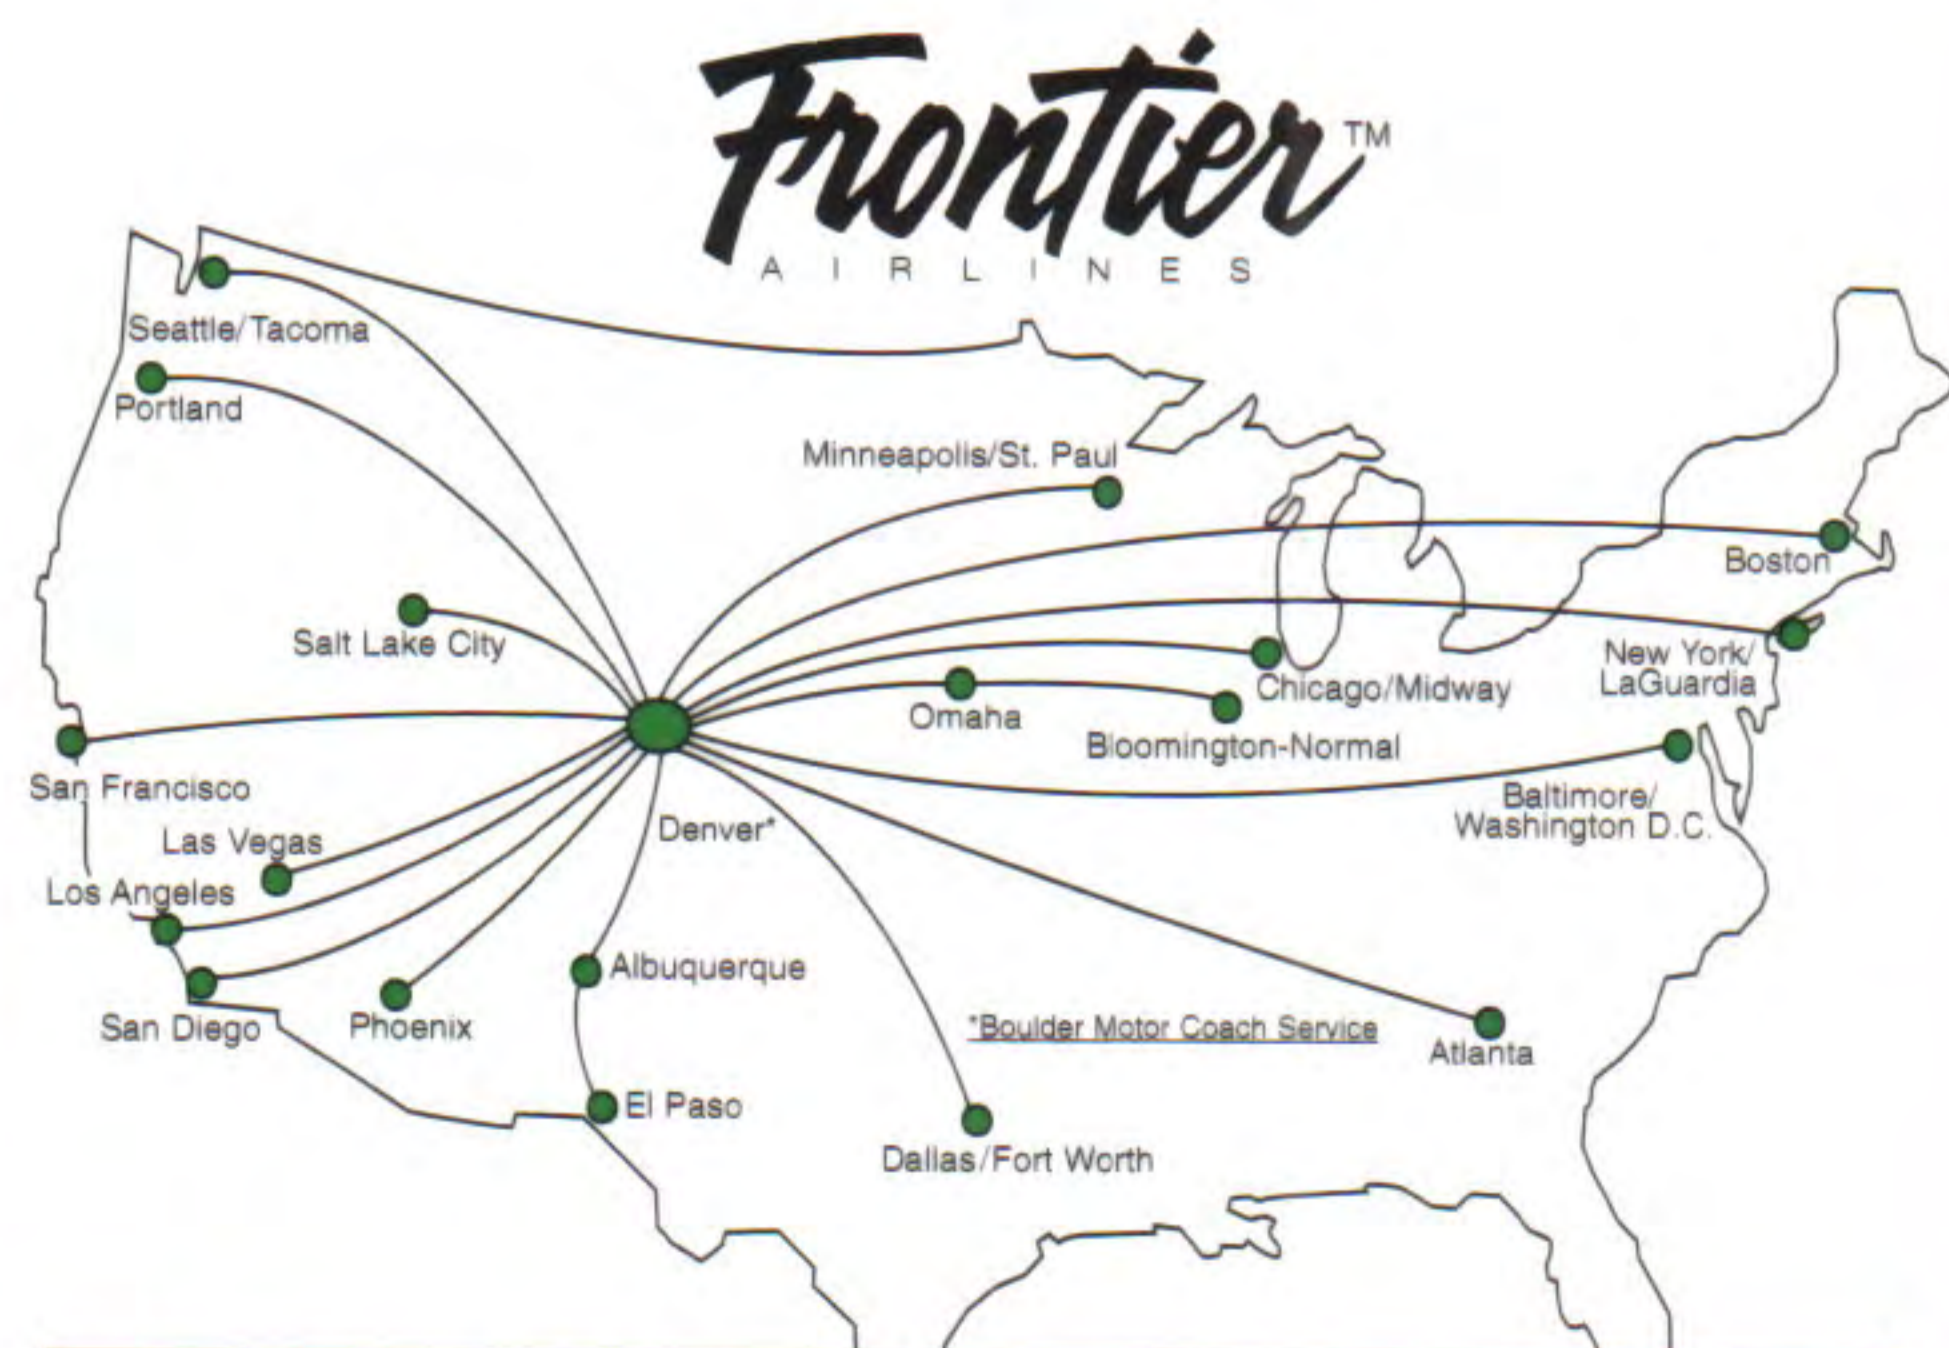

**"BEST DOMESTIC
LOW-FARE AIR CARRIER"**

**FRONTIER AIRLINES
ENTREPRENEUR MAGAZINE
1999
BUSINESS TRAVEL AWARDS**

Thanks Entrepreneur. We couldn't have said it better ourselves.

"...low-fare alternative to high transcontinental air fares."

"...saved cost-conscious business travelers millions of dollars."

"...top notch service at the right prices and locations."

"...providing value and quality."

"...doesn't require a customer to stay over a Saturday night to qualify for its lowest rates."

"...passengers can earn and redeem miles in Continental's lucrative OnePass® program."

For reservations on the "Best Domestic Low-Fare Air Carrier," call your travel agent or Frontier, or book online.

800-432-1359

Book online at www.frontierairlines.com.