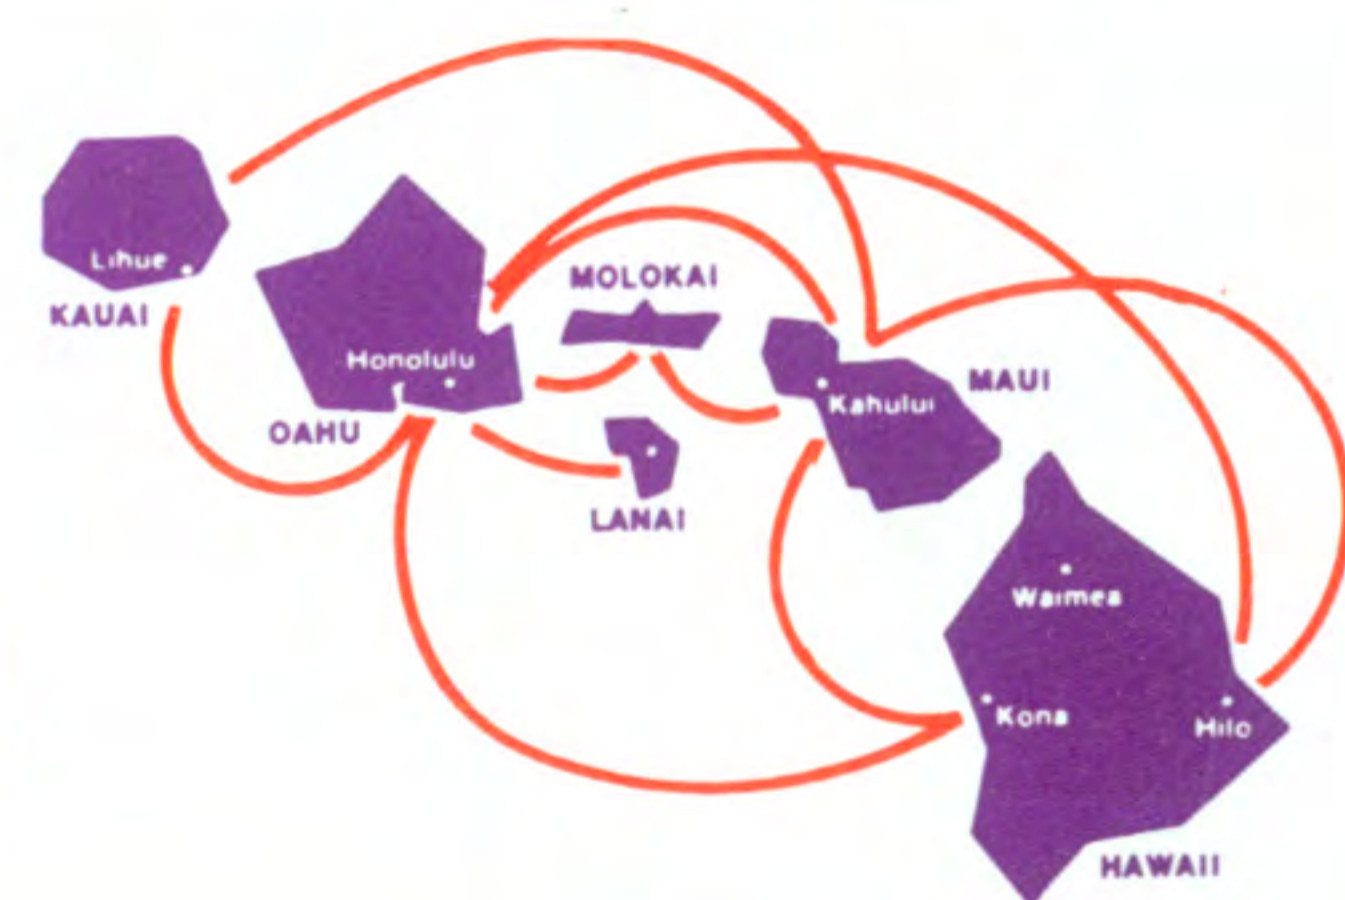

Connections: Please allow 75 minutes as minimum connection time in Honolulu and 40 minutes for connections in Hilo. Applies only to mainland/Hawaii connections.

Free Baggage Allowance:

2 normal size bags or 1 oversize bag or box per passenger . . . FREE. (One golf bag may be substituted for normal size bag.)

Excess Baggage:*

Extra bags or boxes:	1st three	$10 ea.	Surfboards	$20 ea.
	Additional	$20 ea.	Bicycles	$20 ea.
Each oversize bag or box:	1st three	$20 ea.		
	Additional	$40 ea.		

*Additional charges if baggage is connecting to domestic or international airline.

Please Note: Liability for loss or damage: not over $1,250 per passenger unless higher value declared in advance. Charge for higher value declared: $1.00 per $100 (up to $2,500)*

*Not liable for fragile or valuable articles not declared in advance.

NOTE: Rules, rates and charges outlined in this timetable are for informational purposes only. Hawaiian Air's employee on duty will assist you in securing the current terms of contract of carriage.